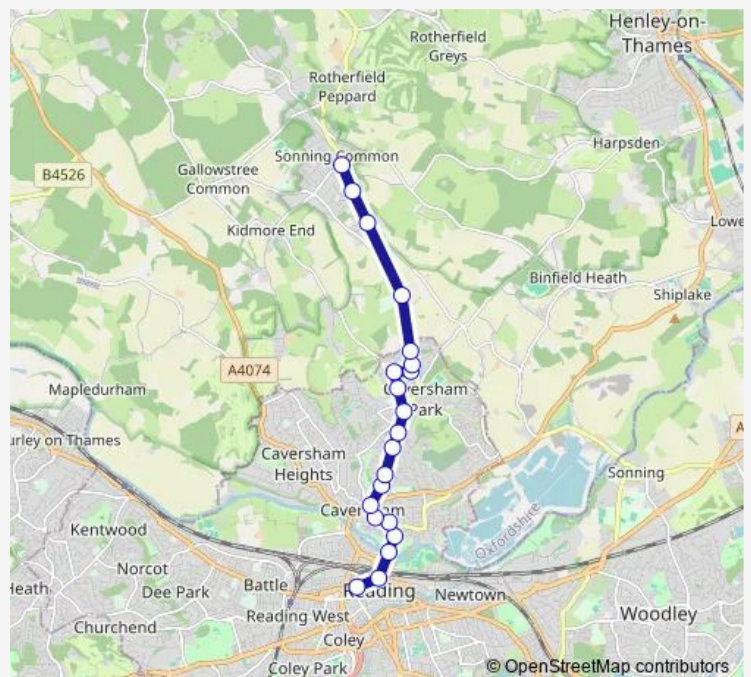

Bus 25a Central Reading - Sonning Common via Reading Bridge, Prospect Street

[Go to website](#)

Direction

Friar Street — Brinds Corner

21 stops

[Open route schedule](#)

Friar Street

Forbury Road

Bird Wood Court

Reddish Manor

Brinds Corner

Route schedule

Friar Street — Brinds Corner

Monday 09:20-17:20

Tuesday 09:20-17:20

Wednesday 09:20-17:20

Thursday 09:20-17:20

Friday 09:20-17:20

Saturday 09:20-17:20

Sunday —

Route info

Direction: Friar Street

Stops: 21

Trip Duration: 0 hour 22 min

25a — Central Reading - Sonning Common via Reading Bridge, Prospect Street **BusMaps**

25a Bus time schedules and route maps are available in an offline PDF at busmaps.com. Use the busmaps.com website to see live bus times, train schedule or subway schedule, and step-by-step directions for all public transit in Reading