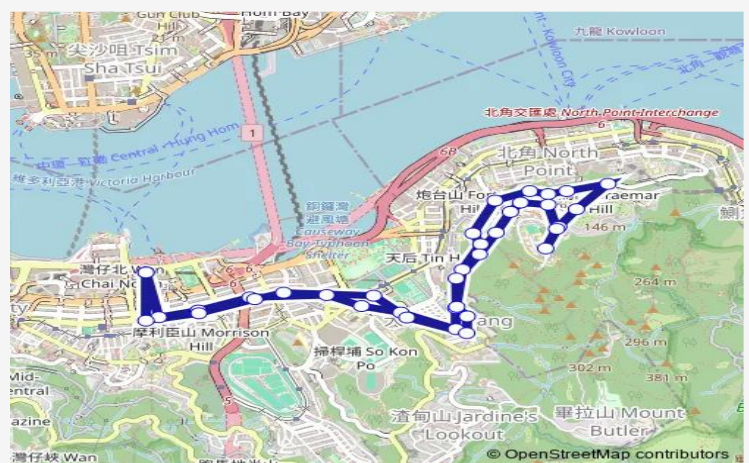

[Ctb] ST. Paul'S Hospital, Tung LO WAN Road|[Kmb+Ctb] ST. Paul'S Hospital/<Br>St. Paul'S Hospital, Tung LO WAN Road|[Kmb] ST. Paul'S Hospital

[Ctb] Fontana Gardens, TAI Hang Road|[Kmb] Fontana Gardens

[Ctb] Illumination Terrace, TAI Hang Road|[Kmb] Illumination Terrace

[Ctb] TAK Chuen LAU LAI TAK Tsuen, LAI TAK Tsuen Road|[Kmb] TAK Chuen LAU LAI TAK Tsuen

[Ctb] YEE King Road|[Kmb] YEE King Road

**Route schedule**

[Ctb] Exhibition Centre Station|[Kmb+Ctb] Exhibition Centre Station BUS Terminus/<Br>Exhibition Centre Station|[Kmb] Exhibition Centre Station BUS Terminus|[Xb] Exhibition Centre Station Public Transport Interchange — [Ctb] Exhibition Centre Station|[Kmb+Ctb] Exhibition Centre Station BUS Terminus/<Br>Exhibition Centre Station|[Kmb] Exhibition Centre Station BUS Terminus|[Xb] Exhibition Centre Station Public Transport Interchange

Monday	06:30-23:40
Tuesday	06:30-23:40
Wednesday	06:30-23:40
Thursday	06:30-23:40
Friday	06:30-23:40
Saturday	06:30-24:00
Sunday	07:00-24:00

**Route info**

Direction: [Ctb] Exhibition Centre Station|[Kmb+Ctb] Exhibition Centre Station BUS Terminus/<Br>Exhibition Centre Station|[Kmb] Exhibition Centre Station BUS Terminus|[Xb] Exhibition Centre Station Public Transport Interchange

Stops: 37  
 Trip Duration: 0 hour 30 min

[Ctb] North Point Government Primary School (Cloud View Road), YEE King Road[[Kmb] North Point Govt Primary School (Cloud View Rd)

[Ctb] Concordia Lutheran School, Cloud View Road