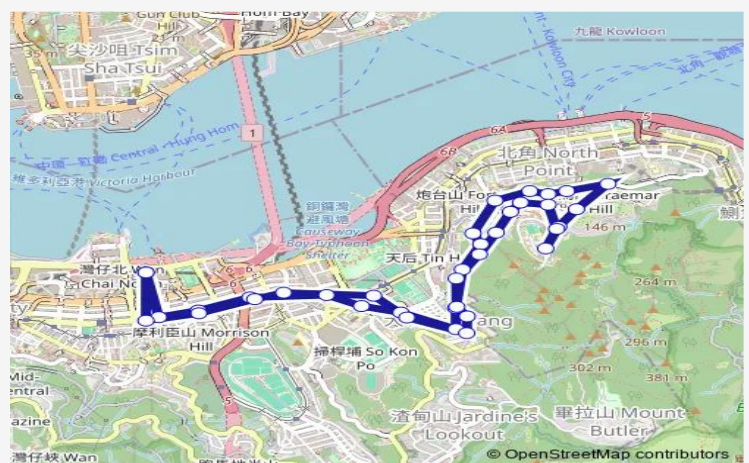

[Ctb] ST. Paul'S Hospital, Tung LO WAN Road|[Kmb+Ctb] ST. Paul'S Hospital/
St. Paul'S Hospital, Tung LO WAN Road|[Kmb] ST. Paul'S Hospital

[Ctb] Fontana Gardens, TAI Hang Road|[Kmb] Fontana Gardens

[Ctb] Illumination Terrace, TAI Hang Road|[Kmb] Illumination Terrace

[Ctb] TAK Chuen LAU LAI TAK Tsuen, LAI TAK Tsuen Road|[Kmb] TAK Chuen LAU LAI TAK Tsuen

[Ctb] YEE King Road|[Kmb] YEE King Road

Route schedule

[Ctb] Exhibition Centre Station|[Kmb+Ctb] Exhibition Centre Station BUS Terminus/
Exhibition Centre Station|[Kmb] Exhibition Centre Station BUS Terminus|[Xb] Exhibition Centre Station Public Transport Interchange — [Ctb] Exhibition Centre Station|[Kmb+Ctb] Exhibition Centre Station BUS Terminus/
Exhibition Centre Station|[Kmb] Exhibition Centre Station BUS Terminus|[Xb] Exhibition Centre Station Public Transport Interchange

Monday	06:30-23:40
Tuesday	06:30-23:40
Wednesday	06:30-23:40
Thursday	06:30-23:40
Friday	06:30-23:40
Saturday	06:30-24:00
Sunday	07:00-24:00

Route info

Direction: [Ctb] Exhibition Centre Station|[Kmb+Ctb] Exhibition Centre Station BUS Terminus/
Exhibition Centre Station|[Kmb] Exhibition Centre Station BUS Terminus|[Xb] Exhibition Centre Station Public Transport Interchange

Stops: 37

Trip Duration: 0 hour 29 min

[Ctb] North Point Government Primary School (Cloud View Road), YEE King Road[[Kmb] North Point Govt Primary School (Cloud View Rd)

[Ctb] Concordia Lutheran School - North Point, Cloud View Road