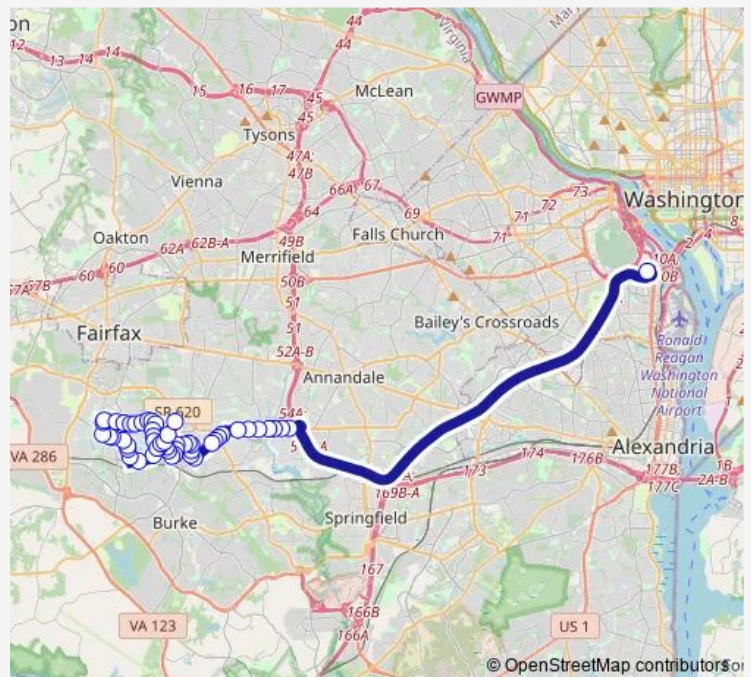

Bus 17K Kings Park Express

[Go to website](#)

Direction
 Pentagon+Bay L5 — Twinbrook Rd+Heathwood Ct
 53 stops
[Open route schedule](#)

- Pentagon+Bay L5
- Braddock Rd+Pt Royal Rd
- Braddock Rd+Queensberry Av
- Braddock Rd+Inverchapel Rd
- Braddock Rd+Glen Park Rd
- Braddock Rd+Wakefield Chapel Rd
- Braddock Rd+Southampton Dr
- Braddock Rd+Stone Haven Dr
- Burke Lake Rd+Grantham St
- Burke Lake Rd+Rolling Rd
- Burke Lake Rd+Rolling Rd
- Burke Lake Rd+Signal Hill Dr
- Burke Lake Rd+Lake Braddock Dr
- Lake Braddock Dr+Cotherstone Ct
- Lake Braddock Dr+Mersea Ct
- Lake Braddock Dr+Bromyard Ct
- Lake Braddock Dr+Olley Ln
- Lake Braddock Dr+Tripolis Ct
- Lake Braddock Dr+Wallingford Dr
- Lake Braddock Dr+Blackburn Dr
- Lake Braddock Dr+Wesport Ln

Route schedule
 Pentagon+Bay L5 — Twinbrook Rd+Heathwood Ct

Monday	16:06-19:18
Tuesday	16:06-19:18
Wednesday	16:06-19:18
Thursday	16:06-19:18
Friday	16:06-19:18
Saturday	—
Sunday	—

Route info
 Direction: Pentagon+Bay L5
 Stops: 53
 Trip Duration: 0 hour 51 min

17K — Kings Park Express **BusMaps**

Lake Braddock Dr+Burke Rd

Burke Rd+Peppercorn Dr

Burke Rd+Ashbourn Dr

Guinea Rd+Burke Rd

Guinea Rd+Pierpont St X

Guinea Rd+Lakepointe Dr

Guinea Rd+Falmead Rd

Route info

Direction: Twinbrook Rd+Twinbrook Run Dr

Stops: 54

Trip Duration: 0 hour 48 min

Pommeroy Dr+Bronte Dr

Pommeroy Dr+Morley Ct

Pommeroy Dr+Chatsworth Ct

Guinea Rd+Burke Rd