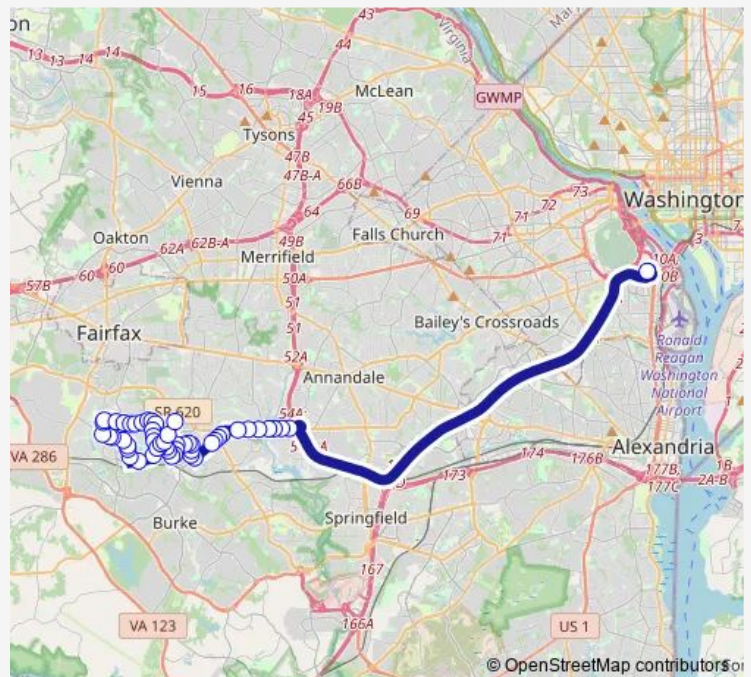

**Bus 17k Kings Park Express**

[Go to website](#)

**Direction**  
 Pentagon+Bay L4 — Twinbrook Rd+Heathwood Ct  
 53 stops  
[Open route schedule](#)

- Pentagon+Bay L4
- Braddock Rd+Pt Royal Rd
- Braddock Rd+Queensberry Av
- Braddock Rd+Inverchapel Rd
- Braddock Rd+Glen Park Rd
- Braddock Rd+Wakefield Chapel Rd
- Braddock Rd+Southampton Dr
- Braddock Rd+Stone Haven Dr
- Burke Lake Rd+Grantham St
- Burke Lake Rd+Rolling Rd
- Burke Lake Rd+Rolling Rd
- Burke Lake Rd+Signal Hill Dr
- Burke Lake Rd+Lake Braddock Dr
- Lake Braddock Dr+Cotherstone Ct
- Lake Braddock Dr+Mersea Ct
- Lake Braddock Dr+Bromyard Ct
- Lake Braddock Dr+Olley Ln
- Lake Braddock Dr+Tripolis Ct
- Lake Braddock Dr+Wallingford Dr
- Lake Braddock Dr+Blackburn Dr
- Lake Braddock Dr+Wesport Ln

Route schedule  
 Pentagon+Bay L4 — Twinbrook Rd+Heathwood Ct

Monday	16:06-19:18
Tuesday	16:06-19:18
Wednesday	16:06-19:18
Thursday	16:06-19:18
Friday	16:06-19:18
Saturday	—
Sunday	—

Route info  
 Direction: Pentagon+Bay L4  
 Stops: 53  
 Trip Duration: 0 hour 51 min

17k — Kings Park Express **BusMaps**

Lake Braddock Dr+Burke Rd

Burke Rd+Peppercorn Dr

Burke Rd+Ashbourn Dr

Guinea Rd+Burke Rd

Guinea Rd+Pierpont St X

Guinea Rd+Lakepointe Dr

Guinea Rd+Falmead Rd

## Route info

Direction: Twinbrook Rd+Twinbrook Run Dr

Stops: 54

Trip Duration: 0 hour 48 min

Pommeroy Dr+Bronte Dr

Pommeroy Dr+Morley Ct

Pommeroy Dr+Chatsworth Ct

Guinea Rd+Burke Rd