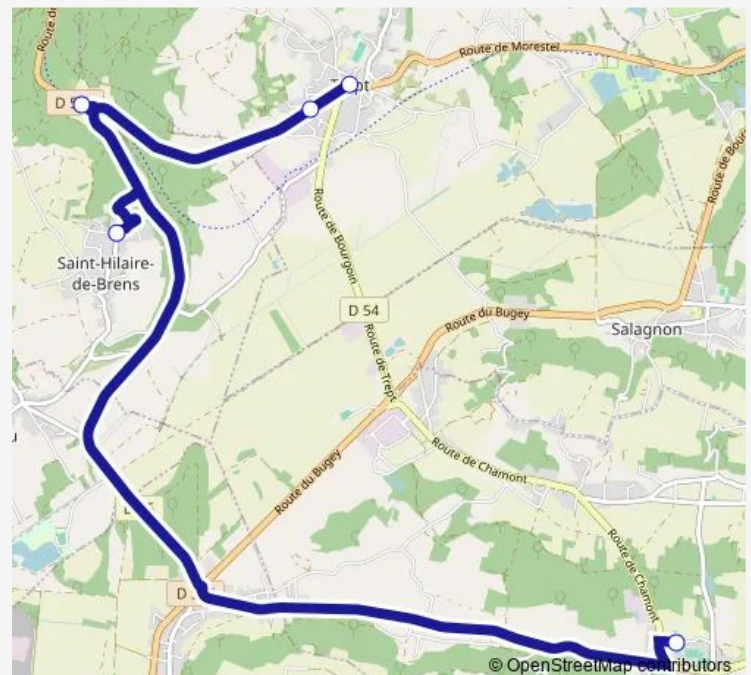

Bus Scf01 Venerieu-ST H.De Brens-Trept-ST Chef[Go to website](#)**Direction**

College DE Saint-Chef — Route DE Cremieu

5 stops

[Open route schedule](#)

College DE Saint-Chef

Lavoir LA Mirail

LA Gare

LA Place

Route DE Cremieu

Route schedule

College DE Saint-Chef — Route DE Cremieu

Monday	16:40
Tuesday	16:40
Wednesday	12:10
Thursday	16:40
Friday	16:40
Saturday	—
Sunday	—

Route info

Direction: College DE Saint-Chef

Stops: 5

Trip Duration: 0 hour 27 min

Scf01 — Venerieu-ST H.De Brens-Trept-ST Chef

Direction

College DE Saint-Chef — Grand Cozance Four

9 stops

[Open route schedule](#)

College DE Saint-Chef