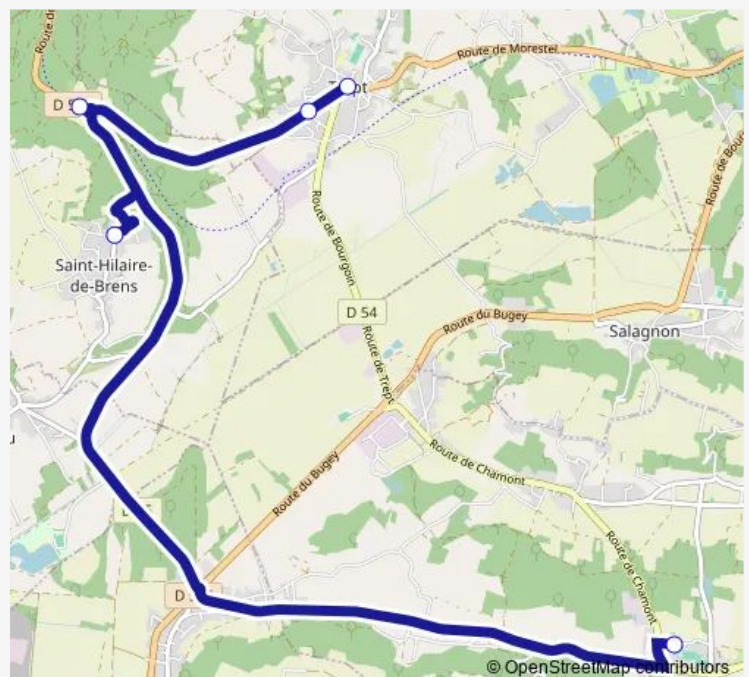

Bus SCF01 Venerieu-ST H.De Brens-Trept-ST Chef[Go to website](#)**Direction**

College DE Saint-Chef — Route DE Cremieu

5 stops

[Open route schedule](#)

College DE Saint-Chef

Lavoir LA Mirail

LA Gare

LA Place

Route DE Cremieu

Route schedule

College DE Saint-Chef — Route DE Cremieu

Monday	16:40
Tuesday	16:40
Wednesday	12:10
Thursday	16:40
Friday	16:40
Saturday	—
Sunday	—

Route info

Direction: College DE Saint-Chef

Stops: 5

Trip Duration: 0 hour 27 min

SCF01 — Venerieu-ST H.De Brens-Trept-ST Chef

BusMaps

Direction

College DE Saint-Chef — Grand Cozance Four

9 stops

[Open route schedule](#)

Thursday 07:09

Friday 07:09

Saturday —

Sunday —

Route info

Direction: Vieux Sablonnieres

Stops: 15

Trip Duration: 0 hour 36 min