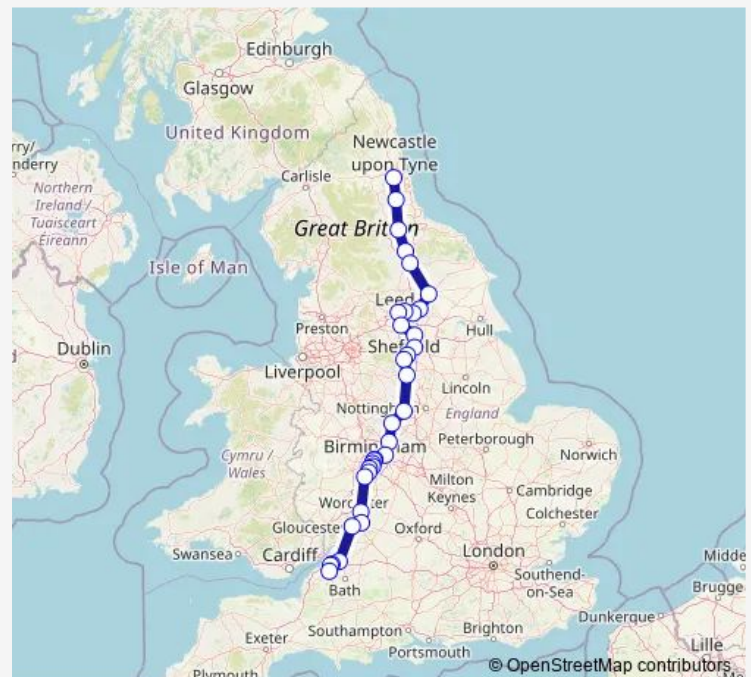

Wakefield Westgate

Moorthorpe

Swinton (South Yorks)

Meadowhall

Sheffield

Chesterfield

Derby

Burton-on-Trent

Thursday 06:40-15:39

Friday 06:40-15:39

Saturday 09:40-15:39

Sunday 09:35-13:40

Route info

Direction: Newcastle

Stops: 34

Trip Duration: 4 hour 57 min

36 stops

[Open route schedule](#)

Newcastle

Durham

Darlington

Northallerton

Thirsk

York

—

Sunday

09:35

Route info

Direction: Newcastle

Stops: 36

Trip Duration: 5 hour 1 min

Kings Norton