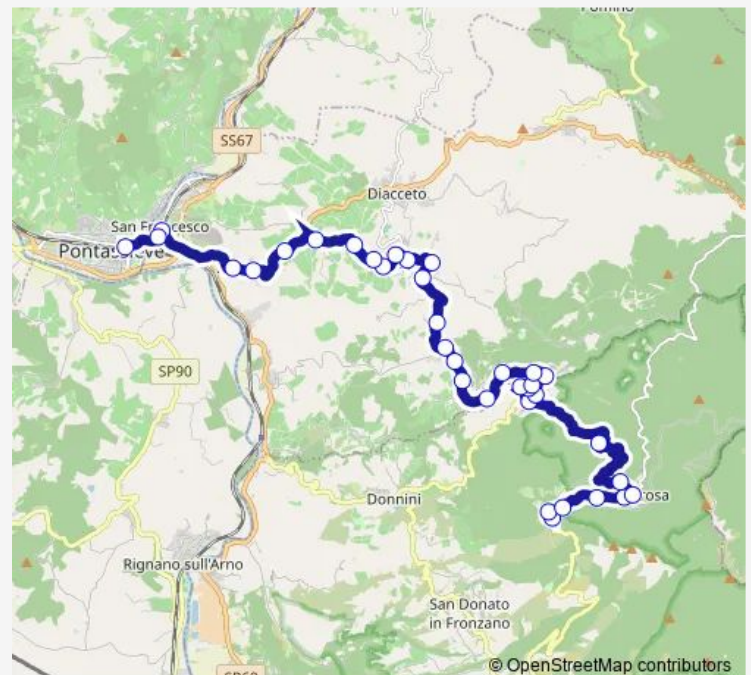

Saturday 06:15-19:00

Sunday —

Route info

Direction: Pontassieve Fs

Stops: 31

Trip Duration: 0 hour 45 min

Tosi Raggioli

Tosi Capolinea