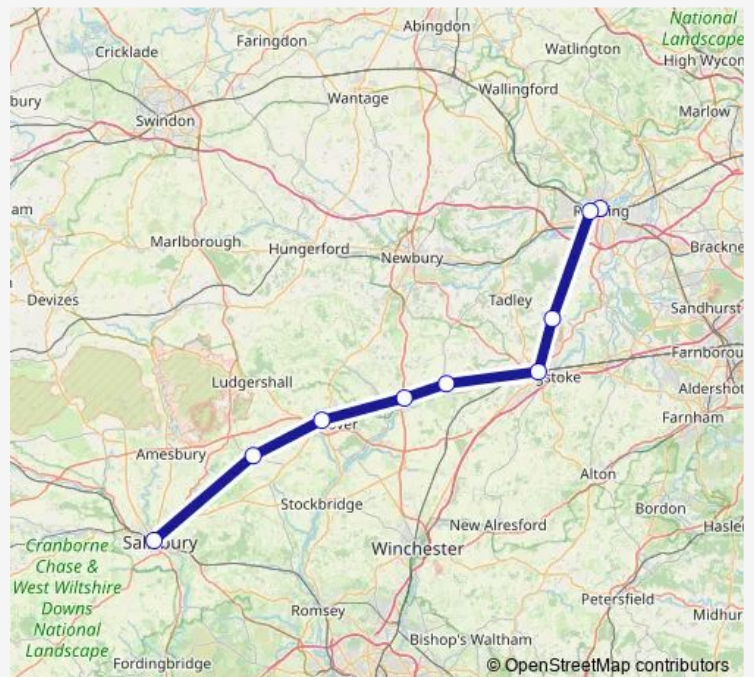

Rail Sw:Rdg->Sal SW train service from RDG to Sal

[Go to website](#)

Direction

Reading — Salisbury

9 stops

[Open route schedule](#)

Reading

Reading West

Bramley (Hants)

Basingstoke

Overton

Whitchurch (Hants)

Andover

Grateley

Salisbury

Route schedule

Reading — Salisbury

Monday —

Tuesday —

Wednesday —

Thursday —

Friday —

Saturday —

Sunday 09:12-17:12

Route info

Direction: Reading

Stops: 9

Trip Duration: 1 hour 3 min

■ Sw:Rdg->Sal — SW train service from RDG to Sal

Sw:Rdg->Sal Rail time schedules and route maps are available in an offline PDF at busmaps.com. Use the busmaps.com website to see live bus times, train schedule or subway schedule, and step-by-step directions for all public transit in Reading