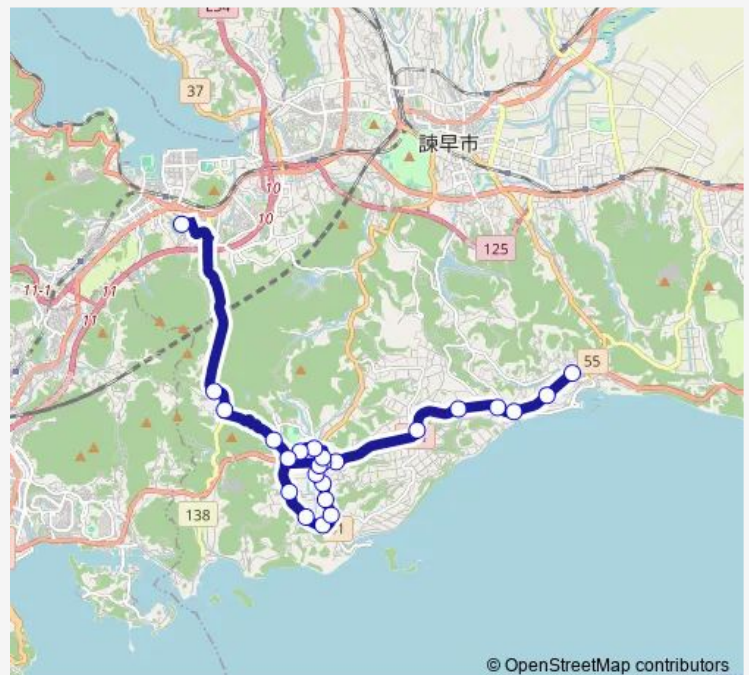

狩場上り

Route schedule

有喜上り — 西陵高校学校内

Monday —

Tuesday —

Wednesday —

Thursday —

Friday —

Saturday 06:46

Sunday —

Route info

Direction: 有喜上り

Stops: 24

Trip Duration: 0 hour 34 min

© OpenStreetMap contributors

■ 西陵高校 — 西陵高校江の浦

古場花ノ木へ

志賀神社前下り

西陵高校学校内

西陵高校 Bus time schedules and route maps are available in an offline PDF at busmaps.com. Use the busmaps.com website to see live bus times, train schedule or subway schedule, and step-by-step directions for all public transit in Isahaya