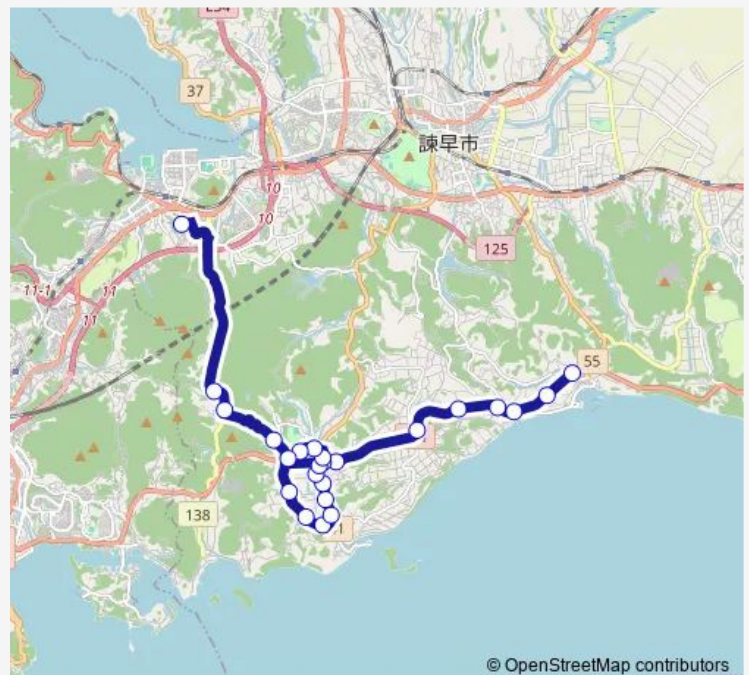

狩場上り

Route schedule

有喜上り — 西陵高校学校内

Monday 06:46

Tuesday 06:46

Wednesday 06:46

Thursday 06:46

Friday 06:46

Saturday 06:46

Sunday —

Route info

Direction: 有喜上り

Stops: 24

Trip Duration: 0 hour 34 min

© OpenStreetMap contributors

■ 西陵高校 — 西陵高校江の浦

BusMaps

古場花ノ木へ

志賀神社前下り

西陵高校学校内

西陵高校 Bus time schedules and route maps are available in an offline PDF at busmaps.com. Use the busmaps.com website to see live bus times, train schedule or subway schedule, and step-by-step directions for all public transit in Isahaya