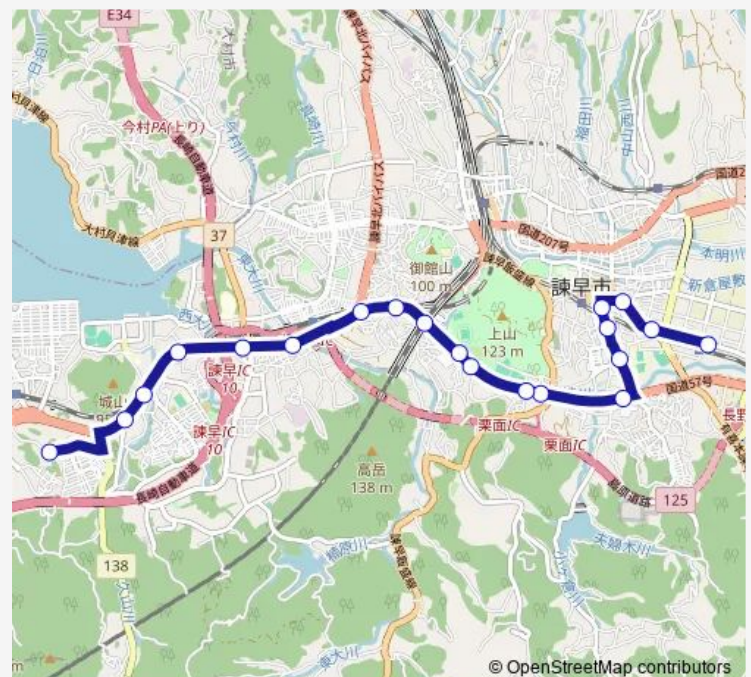

### Route schedule

東厚生町上り — 西陵高校学校内

Monday	06:50
Tuesday	06:50
Wednesday	06:50
Thursday	06:50
Friday	06:50
Saturday	06:50
Sunday	—

### Route info

Direction: 東厚生町上り

Stops: 20

Trip Duration: 0 hour 25 min

■ 西陵高校 — 西陵高校農高前

西陵高校 Bus time schedules and route maps are available in an offline PDF at [busmaps.com](https://busmaps.com). Use the [busmaps.com](https://busmaps.com) website to see live bus times, train schedule or subway schedule, and step-by-step directions for all public transit in Isahaya