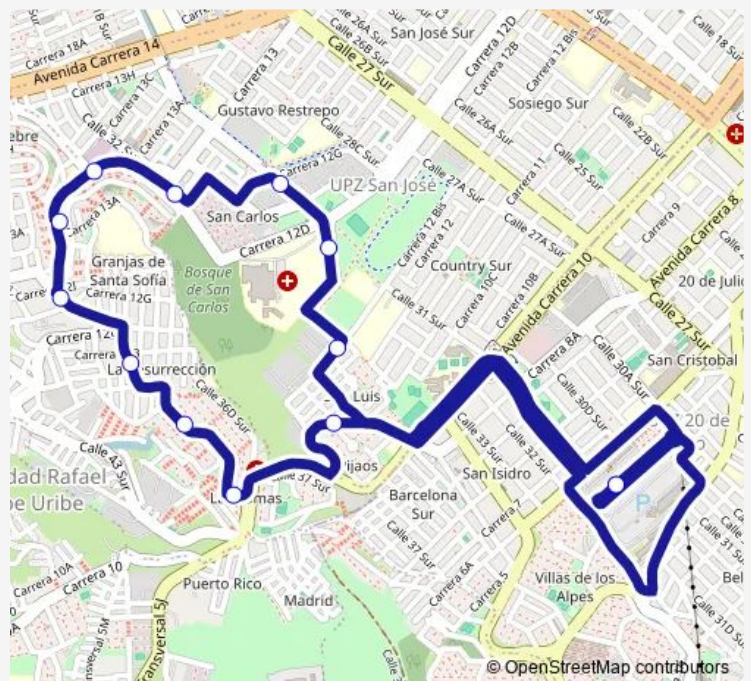

CL 31A Sur - KR 12B

KR 12 Bis - CL 34 Sur

Portal 20 de Julio

Route schedule

Portal 20 de Julio — Portal 20 de Julio

Monday	03:30-00:20 ⁺¹
Tuesday	03:30-00:20 ⁺¹
Wednesday	03:30-00:20 ⁺¹
Thursday	03:30-00:20 ⁺¹
Friday	03:30-00:20 ⁺¹
Saturday	03:32-00:20 ⁺¹
Sunday	04:00-23:20

Route info

Direction: Portal 20 de Julio

Stops: 13

Trip Duration: 0 hour 44 min

13-13 — Resurreccion

13-13 Bus time schedules and route maps are available in an offline PDF at busmaps.com. Use the busmaps.com website to see live bus times, train schedule or subway schedule, and step-by-step directions for all public transit in Bogota