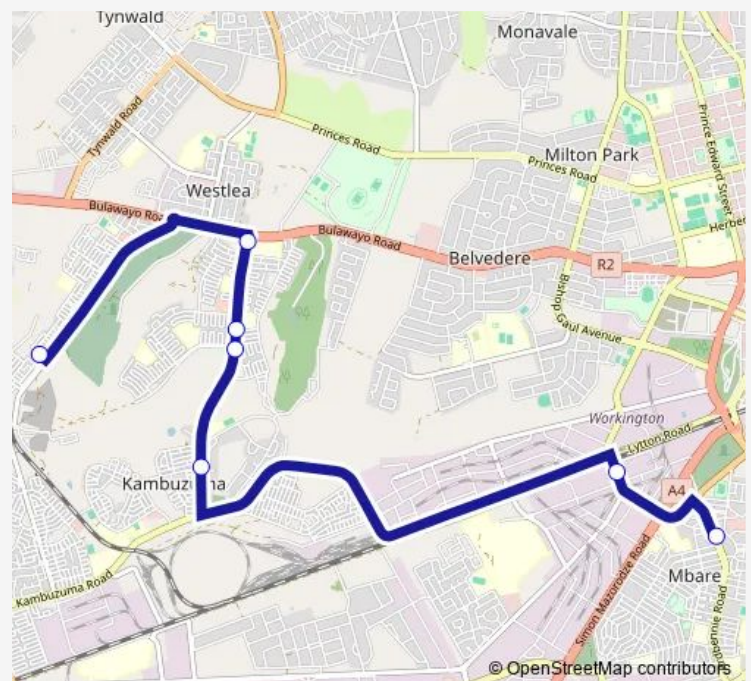

### Direction

Mereki — Mbare Rank

7 stops

[Open route schedule](#)

Mereki

Warren Park High School

Corner 10th avenue & 4th Avenue

Warren Park Police

### Route schedule

Mereki — Mbare Rank

Monday	14:14
Tuesday	14:14
Wednesday	14:14
Thursday	14:14
Friday	14:14
Saturday	14:14
Sunday	14:14

### Route info

Direction: Mereki

Stops: 7

Trip Duration: 0 hour 47 min

Communal Taxi Service time schedules and route maps are available in an offline PDF at [busmaps.com](https://busmaps.com). Use the [busmaps.com](https://busmaps.com) website to see live bus times, train schedule or subway schedule, and step-by-step directions for all public transit in Harare