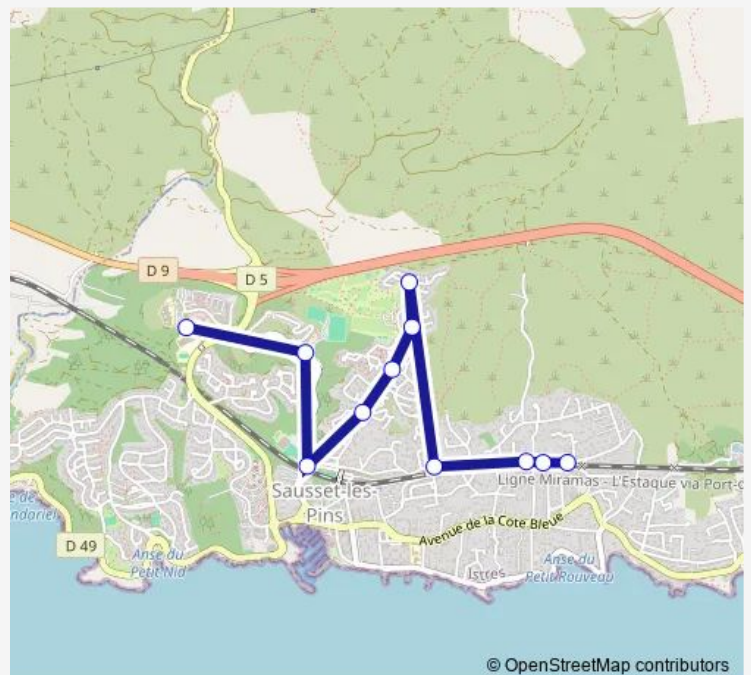

### Route schedule

Les Sylvestres — Collège Matraja

Monday 07:45-08:15

Tuesday 07:45-08:15

Wednesday 07:45-08:15

Thursday 07:45-08:15

Friday 07:45-08:15

Saturday —

### Route info

Direction: Les Sylvestres

Stops: 29

Trip Duration: 0 hour 47 min

© OpenStreetMap contributors

S109 — Sausset - CLG Matraja

BusMaps

Jean Moulin