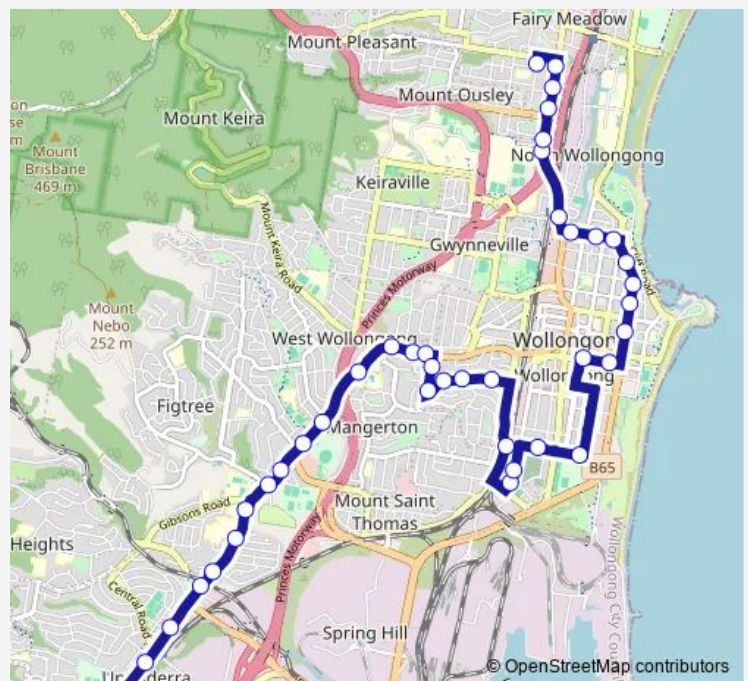

Route schedule

Princes Hwy After Farmborough Rd — Good Samaritan Primary School, Mcgrath St

Monday	08:05
Tuesday	08:05
Wednesday	08:05
Thursday	08:05
Friday	08:05
Saturday	—
Sunday	—

Route info

Direction: Princes Hwy After Farmborough Rd

Stops: 41

Trip Duration: 0 hour 45 min

S109 — Good Samaritan PS to Princes Hwy af Farmborough Rd

Gladstone Av Opp Union St

Auburn St Opp Coniston Public School

Auburn St After Miller St

Swan St Opp Wollongong General Cemetery

Monday 15:10

Tuesday 15:10

Wednesday 15:10

Thursday 15:10

Friday 15:10

Saturday —

Sunday —

Route info

Direction: Good Samaritan Primary School, Mcgrath St

Stops: 30

Trip Duration: 0 hour 35 min

Princes Hwy After O'Donnell Dr

Princes Hwy Opp Chapman St

Princes Hwy At Third Av

Princes Hwy Opp Immaculate Conception Catholic Church