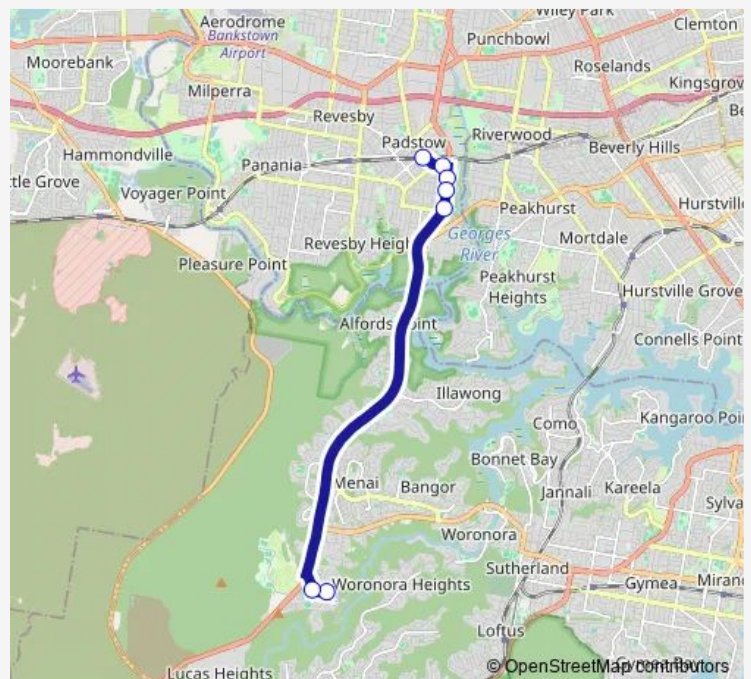

School Bus S109 Padstow Station to Lucas Heights Community School

[Go to website](#)

Direction

Padstow Station, Howard Rd — Lucas Heights Community School

7 stops

[Open route schedule](#)

Padstow Station, Howard Rd

Ryan Rd Opp Lock Av

Cutting Reserve, Davies Rd

Davies Rd Opp Windsor Rd

Davies Rd Before Alma Rd

Shire Christian School, School Grounds, Allies Rd

Lucas Heights Community School

Route schedule

Padstow Station, Howard Rd — Lucas Heights Community School

Monday 07:35

Tuesday 07:35

Wednesday 07:35

Thursday 07:35

Friday 07:35

Saturday —

Sunday —

Route info

Direction: Padstow Station, Howard Rd

Stops: 7

Trip Duration: 0 hour 17 min

S109 School Bus time schedules and route maps are available in an offline PDF at busmaps.com. Use the busmaps.com website to see live bus times, train schedule or subway schedule, and step-by-step directions for all public transit in Liverpool