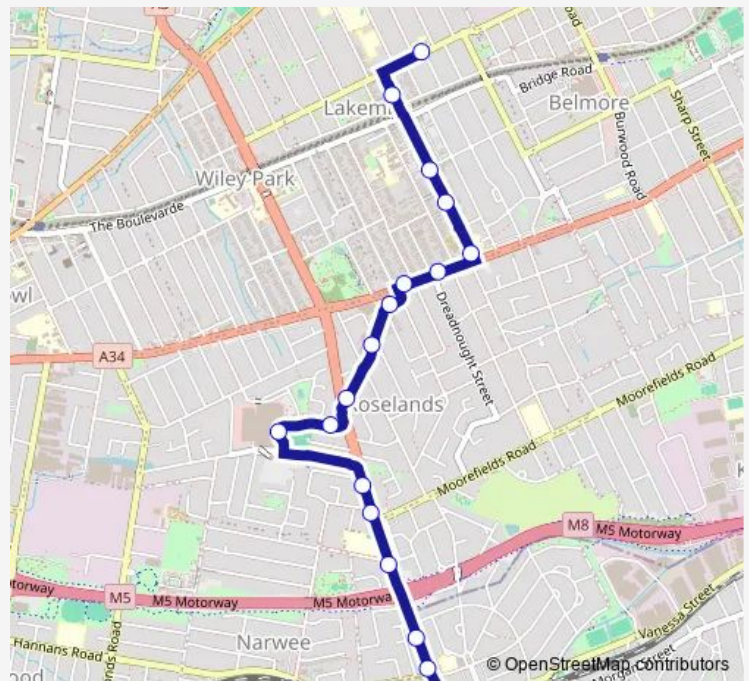

School Bus S109 Beverly Hills Girls HS to Lakemba

[Go to website](#)

Direction

Beverly Hills Girls High School, King Georges Rd — St Therese's Primary School, Lakemba St

18 stops

[Open route schedule](#)

Beverly Hills Girls High School, King Georges Rd

King Georges Rd At Broad Arrow Rd

King Georges Rd Before Zutton Av

King Georges Rd At Shorter Av

King Georges Rd At Penshurst Rd

King Georges Rd At Hilton Av

Roselands Shopping Centre, Roseland Av, Stand C

Roseland Av Before King Georges Rd

Canarys Rd After King Georges Rd

Canarys Rd At Nicoll St

Canarys Rd Opp Ludgate St

Canterbury Rd Before Sproule St

Canterbury Rd After Willeroo St

Haldon St After Canterbury Rd

Haldon St Before Hall Pde

Haldon St Opp Gillies St

Lakemba Station, Haldon St, Stand B

St Therese's Primary School, Lakemba St

Route schedule

Beverly Hills Girls High School, King Georges Rd — St Therese's Primary School, Lakemba St

Monday	15:07
Tuesday	15:07
Wednesday	14:29
Thursday	15:07
Friday	15:07
Saturday	—
Sunday	—

Route info

Direction: Beverly Hills Girls High School, King Georges Rd

Stops: 18

Trip Duration: 0 hour 16 min

S109 — Beverly Hills Girls HS to Lakemba