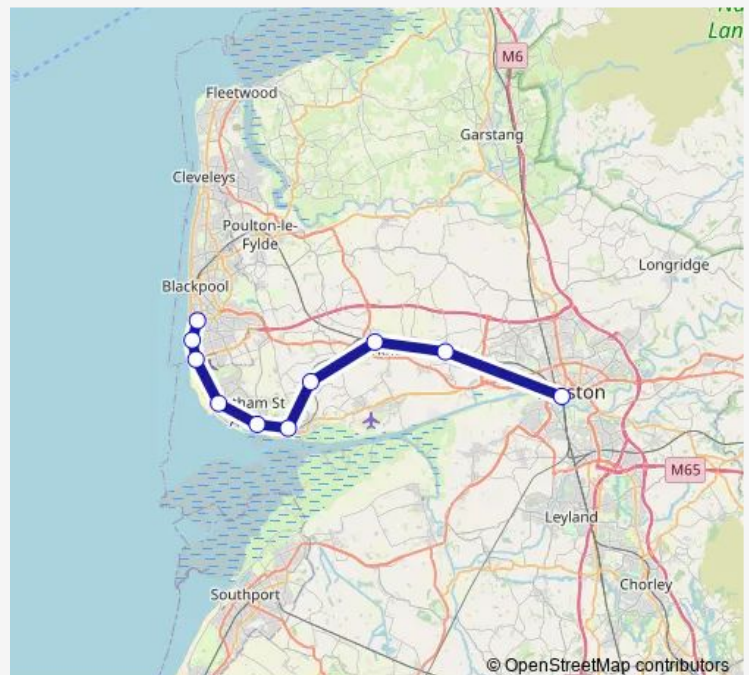

Rail Nt:Pre->Bps NT train service from PRE to Bps

[Go to website](#)

Direction

Preston — Blackpool South

10 stops

[Open route schedule](#)

Preston

Salwick

Kirkham & Wesham

Moss Side

Lytham

Ansdell & Fairhaven

St Annes-on-the-Sea

Squires Gate

Blackpool Pleasure Beach

Blackpool South

Route schedule

Preston — Blackpool South

Monday 06:31-22:42

Tuesday 06:31-22:42

Wednesday 06:31-22:42

Thursday 06:31-22:42

Friday 06:31-22:42

Saturday 06:56-22:45

Sunday 08:34-20:36

Route info

Direction: Preston

Stops: 10

Trip Duration: 0 hour 41 min

■ Nt:Pre->Bps — NT train service from PRE to Bps

Nt:Pre->Bps Rail time schedules and route maps are available in an offline PDF at busmaps.com. Use the busmaps.com website to see live bus times, train schedule or subway schedule, and step-by-step directions for all public transit in Blackpool