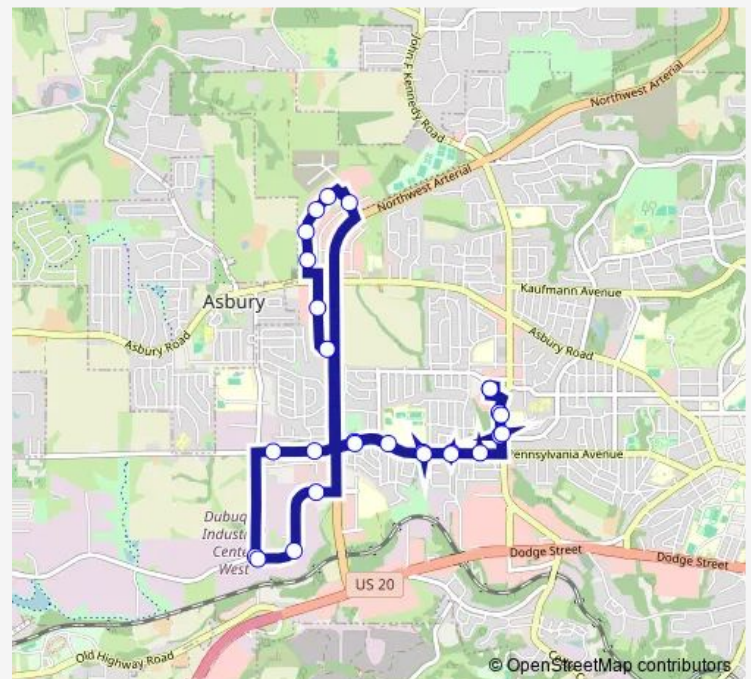

Bus S.BRN Brown Saturday

[Go to website](#)

Direction

JFK Circle Transfer — JFK Circle Transfer

24 stops

[Open route schedule](#)

JFK Circle Transfer

JFK Rd at Mcdonalds

Associates Dr and Chavenelle Rd

Pennsylvania Ave and Donovan Dr

Pennsylvania Ave at Penn Place Apartments

Pennsylvania Ave and Sylvan Dr

Route schedule

JFK Circle Transfer — JFK Circle Transfer

| | |
|-----------|-------------|
| Monday | — |
| Tuesday | — |
| Wednesday | — |
| Thursday | — |
| Friday | — |
| Saturday | 09:00-17:00 |
| Sunday | — |

Route info

Direction: JFK Circle Transfer

Stops: 24

Trip Duration: 0 hour 27 min

S.BRN — Brown Saturday

JFK Rd and Carter Rd

JFK Rd at Hoover School

JFK Circle Transfer

Direction

undefined — undefined

0 stops

[Open route schedule](#)

Route schedule

undefined — undefined

| | |
|-----------|-------------|
| Monday | — |
| Tuesday | — |
| Wednesday | — |
| Thursday | — |
| Friday | — |
| Saturday | 08:30-17:30 |
| Sunday | — |