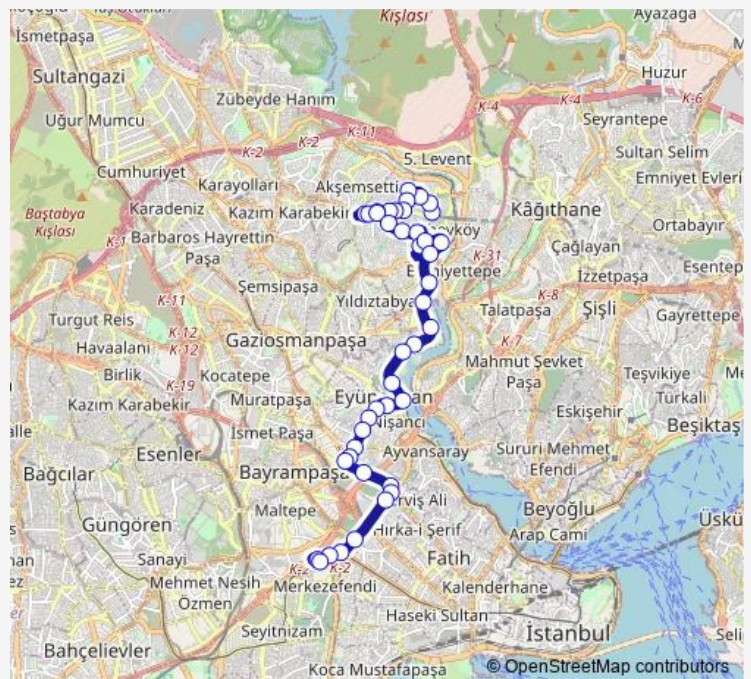

Wednesday 07:10

Thursday 07:10

Friday 07:10

Saturday 07:10

Sunday 07:10

**Route info**

Direction: İmar Bloklari

Stops: 42

Trip Duration: 0 hour 38 min

Çeltik

EYÜP HASTANESİ

Bahariye

Teleferik Pierreloti

EYÜP İSKELESİ

EYÜP SULTAN ZALPAŞA

Eyüp Sultan