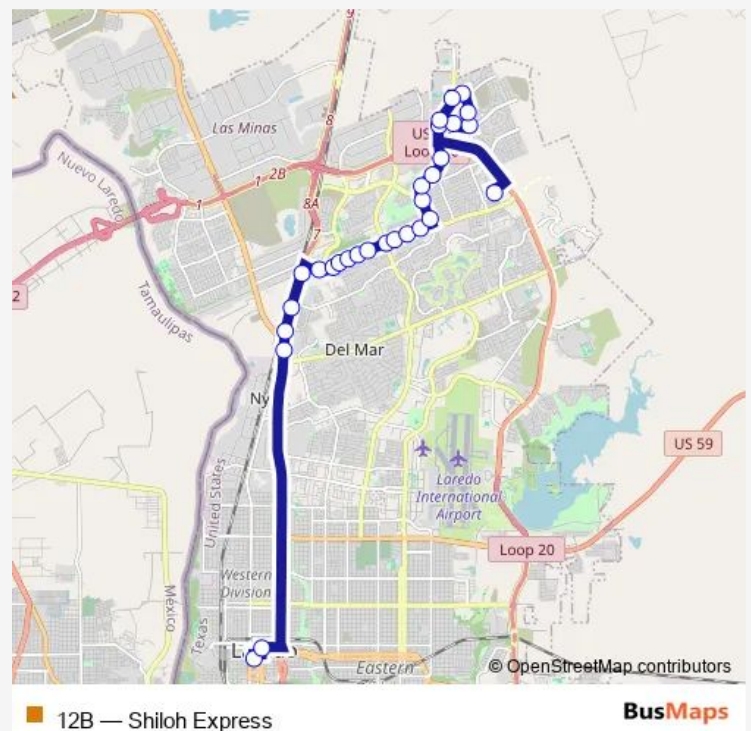

International @ Santiago Dr.

International @ Woodridge Dr.

International @ Sauza Dr.

Route schedule

El Metro Transit Center — 11119 Kirby Dr. (Shiloh Crossing Park)

Monday 07:00-19:00

Tuesday 07:00-19:00

Wednesday 07:00-19:00

Thursday 07:00-19:00

Friday 07:00-19:00

Saturday 08:20-17:40

Sunday —

Route info

Direction: El Metro Transit Center

Stops: 29

Trip Duration: 0 hour 34 min

International @ Bob Bullock loop

Simon Bolivar @ Villahermosa

Bucky Houdmann @ Simon Bolivar

Bucky Houdman @ Veracruz

Juan Escutia Blvd. and Bucky Houdmann Blvd.

International @ Juan Escutia

10818 Intertational (Academy)

11119 Kirby Dr. (Shiloh Crossing Park

Direction

11119 Kirby Dr. (Shiloh Crossing Park — El Metro Transit Center)

22 stops

[Open route schedule](#)

11119 Kirby Dr. (Shiloh Crossing Park

Kirby Dr. and Fisk St.