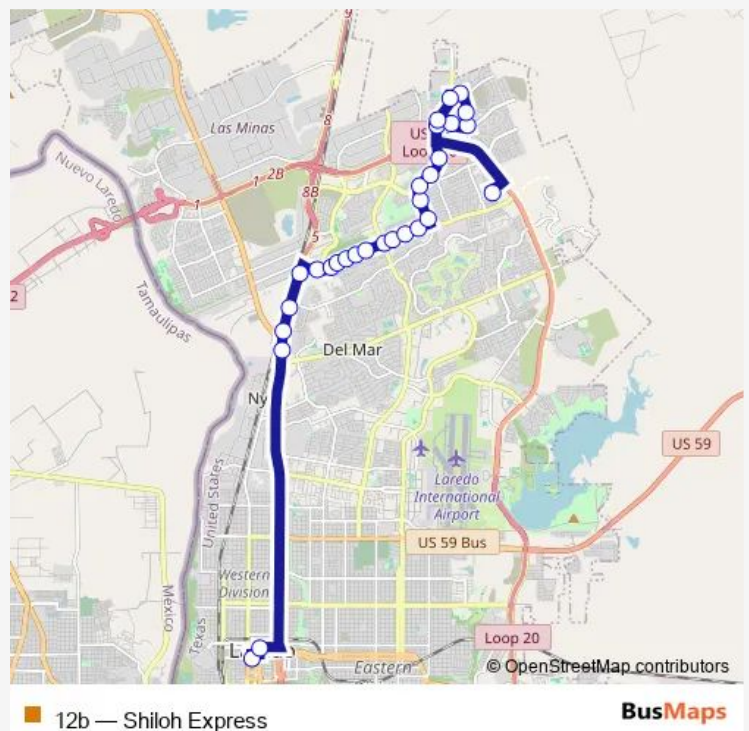

### Direction

El Metro Transit Center — 11119 Kirby Dr. (Shiloh Crossing Park)

29 stops

[Open route schedule](#)

El Metro Transit Center

Convent @ Victoria

Target

7903 San Dario Ave (Hamton Inn)

### Route schedule

El Metro Transit Center — 11119 Kirby Dr. (Shiloh Crossing Park)

Monday 07:00-19:00

Tuesday 07:00-19:00

Wednesday 07:00-19:00

Thursday 07:00-19:00

Friday 07:00-19:00

Saturday 08:20-17:40

### Route info

Direction: El Metro Transit Center

Stops: 29

Trip Duration: 0 hour 34 min

International @ Bob Bullock loop

Simon Bolivar @ Villahermosa

Bucky Houdmann @ Simon Bolivar

Bucky Houdman @ Veracruz

## Direction

11119 Kirby Dr. (Shiloh Crossing Park — El Metro Transit Center)

22 stops

[Open route schedule](#)

11119 Kirby Dr. (Shiloh Crossing Park

Kirby Dr. and Fisk St.

Shiloh Dr. and Sayer St.

Shiloh Dr. and Backwoods Trail