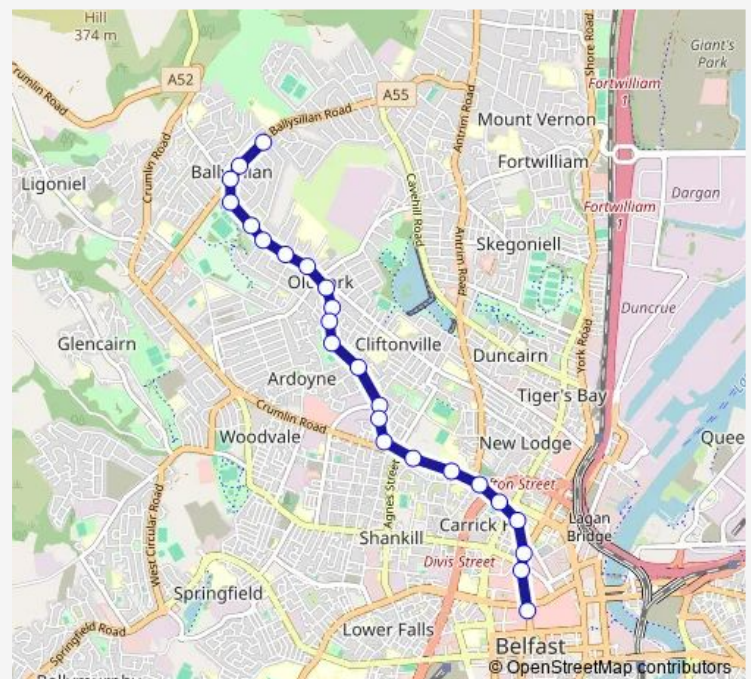

Deerpark Road

Joanmount Park

Oldpark Shops

Route schedule

Donegall Square North — Carr's Glen

Monday 06:30-20:40

Tuesday 06:30-20:40

Wednesday 06:30-20:40

Thursday 06:30-20:40

Friday 06:30-20:40

Saturday 07:25-20:40

Sunday 11:30-17:30

Route info

Direction: Donegall Square North

Stops: 25

Trip Duration: 0 hour 19 min

12B — Carr's Glen - City Centre

Formby Park

Ballysillan Road

Carr's Glen

Carr's Glen

Direction

Carr's Glen — Donegall Place

24 stops

Saturday 06:50-21:03

Sunday 12:00-18:00

Route info

Direction: Carr's Glen

Stops: 24

Trip Duration: 0 hour 24 min

12B Bus time schedules and route maps are available in an offline PDF at busmaps.com. Use the busmaps.com website to see live bus times, train schedule or subway schedule, and step-by-step directions for all public transit in Belfast