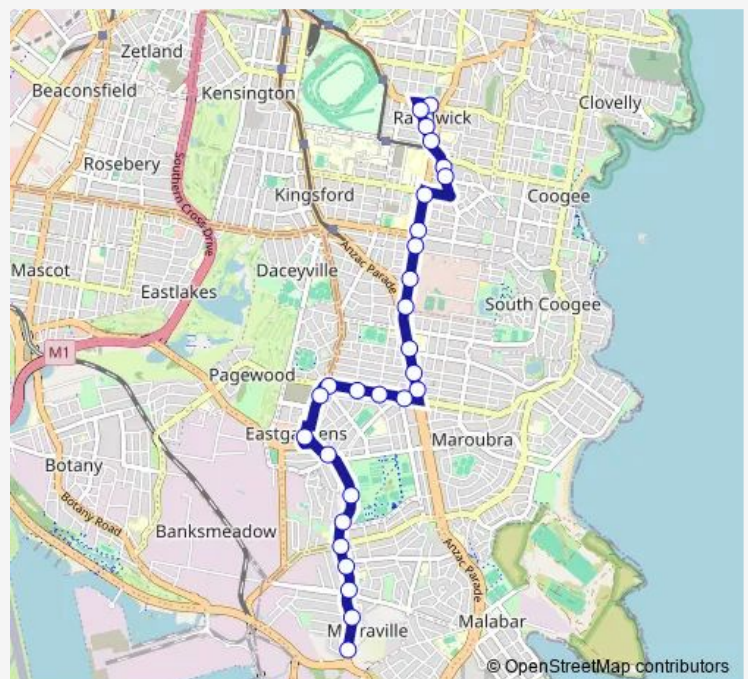

Avoca St At Bundock St

Avoca St Opp Araluen St

Avoca St Before Holmes St

Maroubra Junction Public School, Anzac Pde

Anzac Pde At Alma Rd

Anzac Pde At Green St

Maroubra Rd After Ferguson St

Maroubra Rd At Hannan St

Maroubra Rd Before Hinkler St

Maroubra Rd Before Bunnerong Rd

Bunnerong Rd At Kingsford St

Westfield Eastgardens, Lower Level, Stand B

Bunnerong Rd Before Fitzgerald Av

Route schedule

Marcellin College, Alison Rd — Bunnerong Rd After Shirley Cres

Monday 15:22

Tuesday 15:22

Wednesday 15:22

Thursday 15:22

Friday 15:22

Saturday —

Sunday —

Route info

Direction: Marcellin College, Alison Rd

Stops: 28

Trip Duration: 0 hour 33 min

653e — Marcellin College Randwick to Matraville

Bunnerong Rd Opp Southpoint Shops

Heffron Park, Bunnerong Rd

Bunnerong Rd At Beauchamp Rd