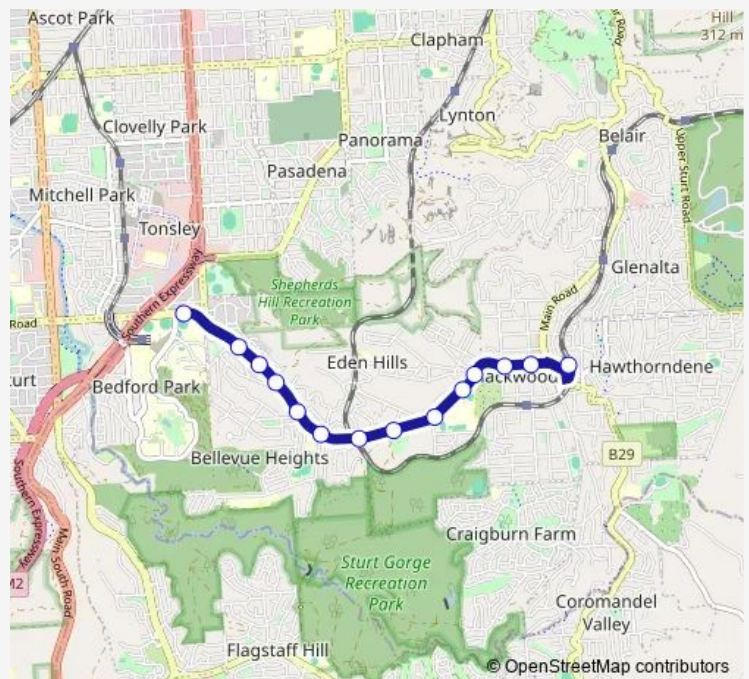

Stop 30C Shepherds Hill Rd - South side

Stop 30B Shepherds Hill Rd - East side

Stop 30A Shepherds Hill Rd - South East side

Stop 30 Shepherds Hill Rd - South East side

Stop 29B Shepherds Hill Rd - South side

Stop 29A Shepherds Hill Rd - South side

Stop 29 Shepherds Hill Rd - South side

Stop 28A Shepherds Hill Rd - West side

Stop 28 Shepherds Hill Rd - South West side

Stop 27A Shepherds Hill Rd - South West side

Stop 27 Shepherds Hill Rd - South side

Stop 26 Sturt Rd - South side

Route schedule

Zone C Blackwood Interchange — Stop 26 Sturt Rd - South side

Monday 21:55

Tuesday 21:55

Wednesday 21:55

Thursday 21:55

Friday 21:55

Saturday —

Sunday —

Route info

Direction: Zone C Blackwood Interchange

Stops: 14

Trip Duration: 0 hour 8 min

600S — Blackwood Interchange to Bedford Park