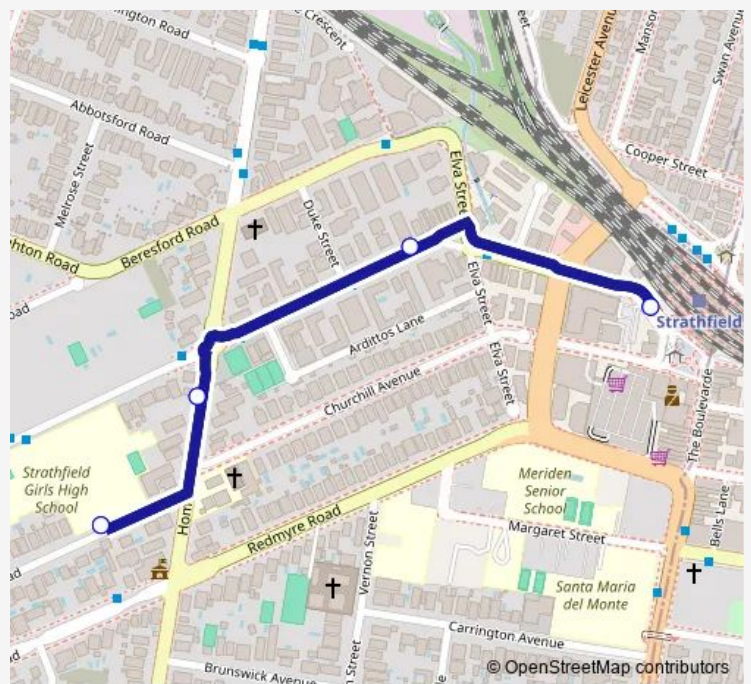

School Bus 600s Strathfield Girls High to Strathfield Station

[Go to website](#)

**Direction**

Strathfield Girls High School, Oxford Rd, Stand C —  
Strathfield Station, Albert Rd, Stand H

4 stops

[Open route schedule](#)

Strathfield Girls High School, Oxford Rd, Stand C

Homebush Rd At Albert Rd

Albert Rd Before Elva St

Strathfield Station, Albert Rd, Stand H

Route schedule

Strathfield Girls High School, Oxford Rd, Stand C —  
Strathfield Station, Albert Rd, Stand H

Monday	15:15-15:17
Tuesday	14:50
Wednesday	15:15-15:17
Thursday	15:15-15:17
Friday	—
Saturday	—
Sunday	—

Route info

Direction: Strathfield Girls High School, Oxford Rd, Stand C

Stops: 4

Trip Duration: 0 hour 9 min