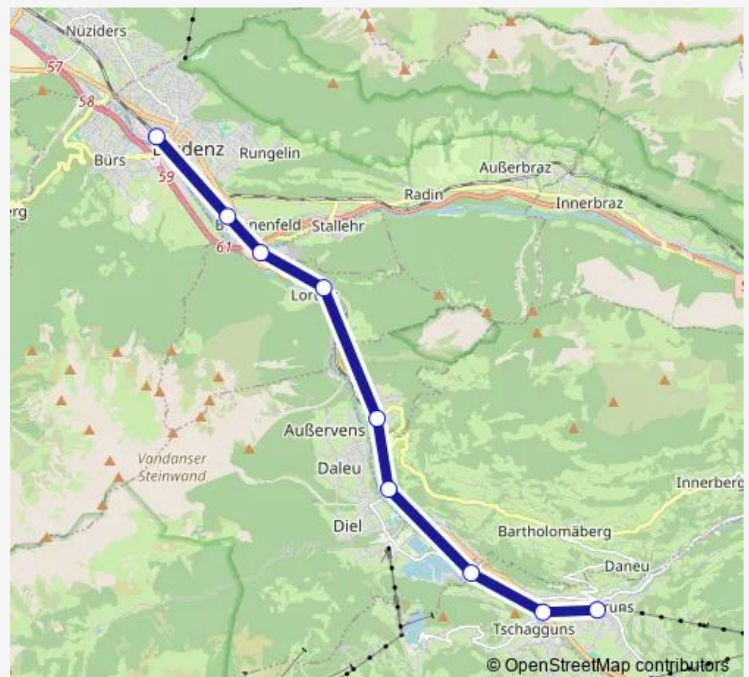

Suburban Railway 4

[Go to website](#)

Direction

Schruns — Bludenz

9 stops

[Open route schedule](#)

Schruns

Tschagguns

Kaltenbrunnen im Montafon

Vandans

St. Anton im Montafon

Lorüns

Bludenz Brunnenfeld

Bludenz-Moos

Bludenz

Route schedule

Route info

Direction: Schruns

Stops: 9

Trip Duration: 0 hour 19 min

Direction

Bludenz — Schruns

9 stops

[Open route schedule](#)