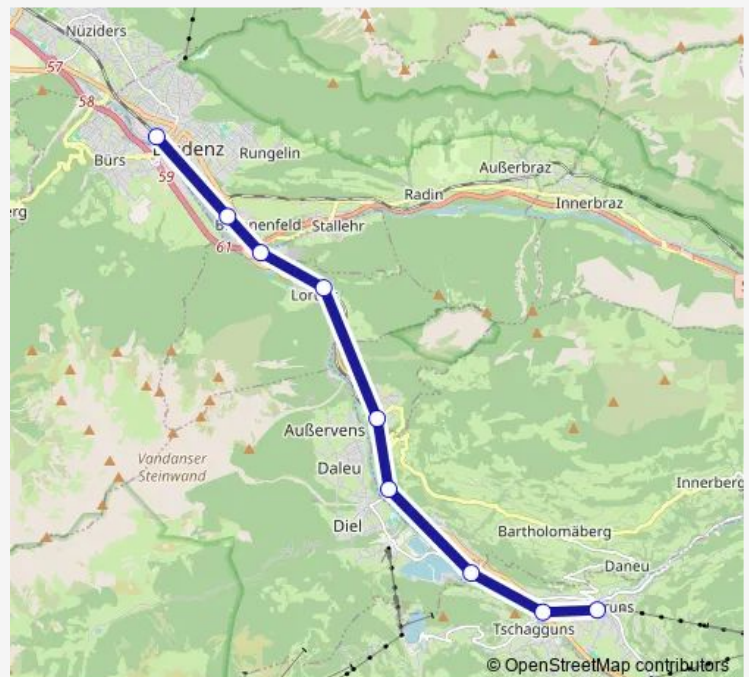

Suburban Railway 4

[Go to website](#)

Direction

Schruns — Bludenz

9 stops

[Open route schedule](#)

Schruns

Tschagguns

Kaltenbrunnen im Montafon

Vandans

St. Anton im Montafon

Lorüns

Bludenz Brunnenfeld

Bludenz-Moos

Bludenz

Route schedule

Route info

Direction: Schruns

Stops: 9

Trip Duration: 0 hour 19 min

Direction

Bludenz — Schruns

9 stops

[Open route schedule](#)