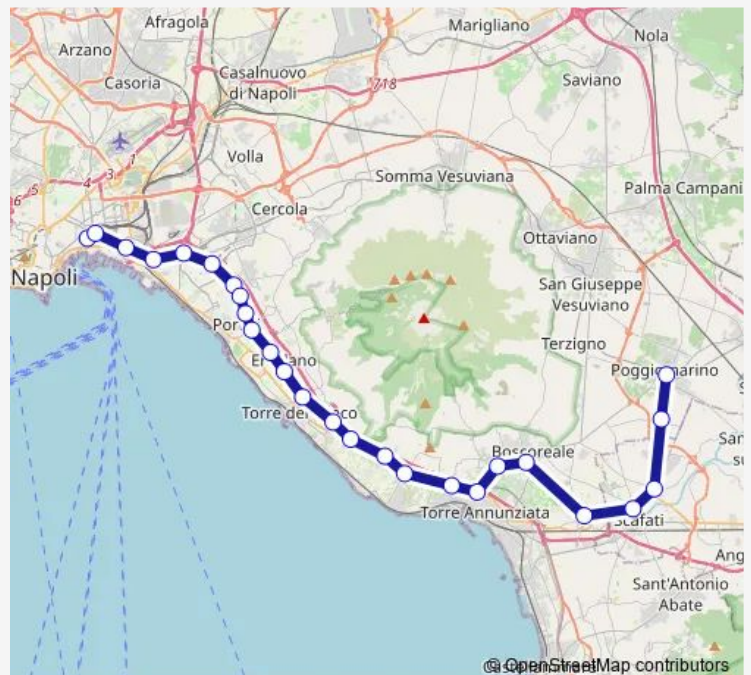

Torre Annunziata - Oplonti

Boscotrecase

Boscoreale

Route schedule

Napoli Porta Nolana — Poggiomarino

Monday 05:50-19:38

Tuesday 05:50-19:38

Wednesday 05:50-19:38

Thursday 05:50-19:38

Friday 05:50-19:38

Saturday 05:50-19:38

Sunday 05:50-19:38

Route info

Direction: Napoli Porta Nolana

Stops: 26

Trip Duration: 1 hour 4 min

4 — Napoli - Scafati - Poggiomarino

Pompei Santuario

Scafati

S. Pietro

Via Cangiani

Poggiomarino

Direction

Poggiomarino — Napoli Porta Nolana

26 stops

[Open route schedule](#)

Poggiomarino

Via Cangiani

S. Pietro

Scafati

Pompei Santuario

Boscoreale