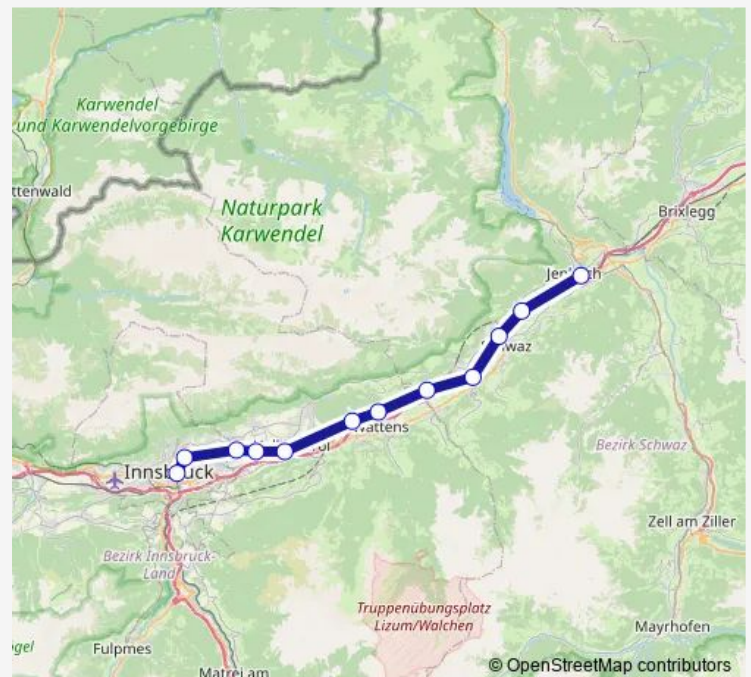

Suburban Railway 4

[Go to website](#)**Direction**

Jenbach — Innsbruck Hauptbahnhof

12 stops

[Open route schedule](#)

Jenbach

Stans bei Schwaz

Schwaz

Saturday 05:51

Sunday 05:51

Route info

Direction: Jenbach

Stops: 12

Trip Duration: 0 hour 34 min

4 Suburban Railway time schedules and route maps are available in an offline PDF at busmaps.com. Use the busmaps.com website to see live bus times, train schedule or subway schedule, and step-by-step directions for all public transit in Innsbruck