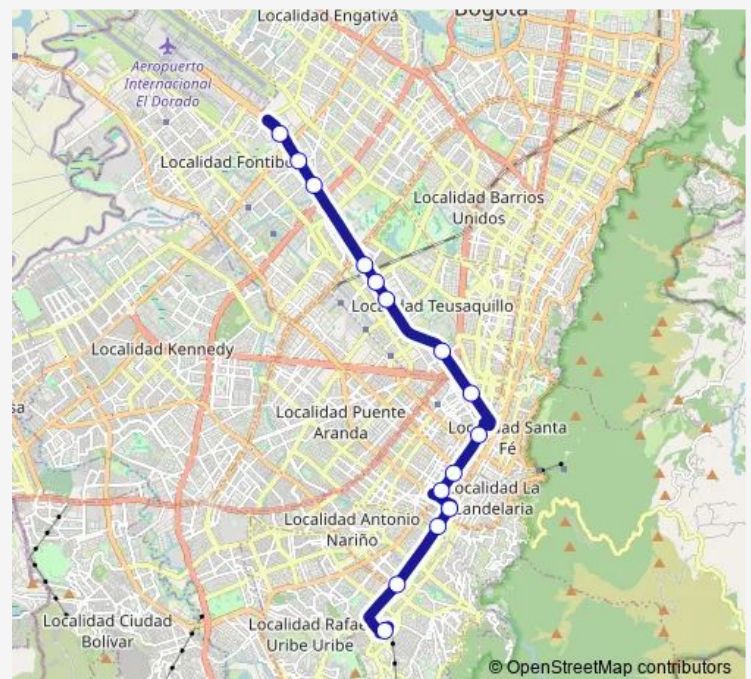

### Direction

P. 20 de Julio T3 — Portal Eldorado T-5

15 stops

[Open route schedule](#)

P. 20 de Julio T3

Av. 1 de Mayo A - 4 o 6

Hospitales A - 3 o 6

Bicentenario C - 4 o 6

### Route schedule

P. 20 de Julio T3 — Portal Eldorado T-5

Monday	04:30-23:02
Tuesday	04:30-23:02
Wednesday	04:30-23:02
Thursday	04:30-23:02
Friday	04:30-23:02
Saturday	04:30-23:02
Sunday	—

### Route info

Direction: P. 20 de Julio T3

Stops: 15

Trip Duration: 0 hour 33 min

K10

BusMaps

K10 Bus time schedules and route maps are available in an offline PDF at [busmaps.com](https://busmaps.com). Use the [busmaps.com](https://busmaps.com) website to see live bus times, train schedule or subway schedule, and step-by-step directions for all public transit in Bogota