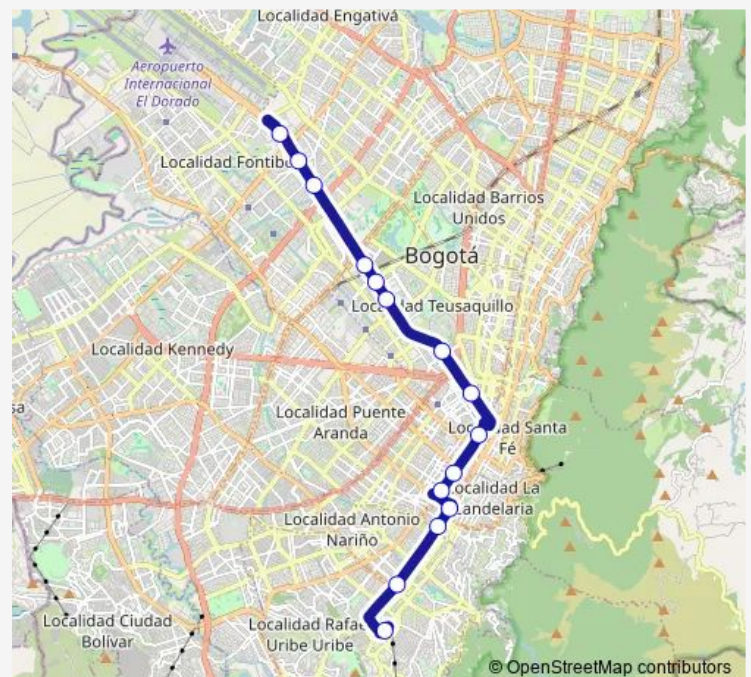

Bus K10

[Go to website](#)

Direction

P. 20 de Julio T3 — Portal EIDorado T-5

15 stops

[Open route schedule](#)

P. 20 de Julio T3

Av. 1 de Mayo A - 4 o 6

CAN A - 3 o 6

Salitre El Greco A - 3 o 6

Normandia B - 4 o 6

Modelia A - 3 o 6

Portal EIDorado T-5

Route schedule

P. 20 de Julio T3 — Portal EIDorado T-5

Monday	04:30-23:02
Tuesday	04:30-23:02
Wednesday	04:30-23:02
Thursday	04:30-23:02
Friday	04:30-23:02
Saturday	04:30-23:02
Sunday	—

Route info

Direction: P. 20 de Julio T3

Stops: 15

Trip Duration: 0 hour 34 min

K10

BusMaps

K10 Bus time schedules and route maps are available in an offline PDF at busmaps.com. Use the busmaps.com website to see live bus times, train schedule or subway schedule, and step-by-step directions for all public transit in Bogota