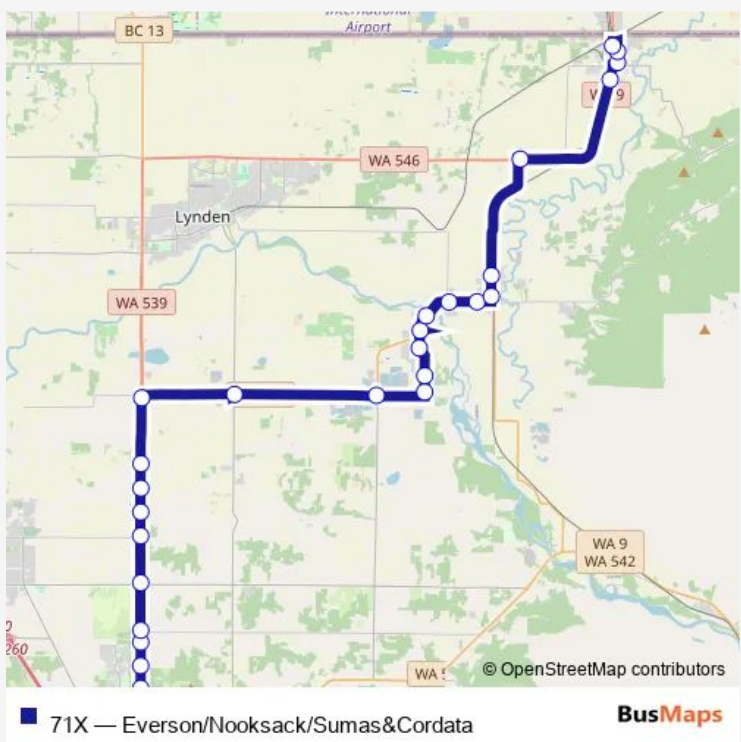

Bus 71X Everson/Nooksack/Sumas&Cordata

[Go to website](#)

Direction
 Cordata Station — Cherry St at 1st St
 28 stops
[Open route schedule](#)

- Cordata Station
- Kellogg Rd at Meridian St
- Meridian St at Walmart
- Guide Meridian at Horton Rd
- Guide Meridian at Kline Rd
- Guide Meridian at Kelly Rd
- Guide Meridian at Smith Rd
- Guide Meridian at Axton Rd
- Guide Meridian at Laurel Rd
- Guide Meridian at Hemmi Rd
- Guide Meridian at Ten Mile Rd
- Guide Meridian at Pole Rd
- Pole Rd at Hannegan Rd
- Everson-Goshen Rd at Pole Rd
- Mission Rd at Silves Ct
- Mission Rd at Suchanon Dr
- Mission Rd at Chestnut St
- Everson Rd at Strandell St
- Everson Rd at Kale Rd
- Main St at Kirsch Dr
- Nooksack Valley Middle School

Route schedule
 Cordata Station — Cherry St at 1st St

Monday	05:55-18:24
Tuesday	05:55-18:24
Wednesday	05:55-18:24
Thursday	05:55-18:24
Friday	05:55-18:24
Saturday	08:25-17:45
Sunday	—

Route info
 Direction: Cordata Station
 Stops: 28
 Trip Duration: 0 hour 47 min

Nooksack Rd at Columbia St

Nooksack Rd at Madison St

Nooksack Valley High School

Easterbrook Rd at Bowen Rd

Sumas Ave at Morton St

Sumas Ave at Columbia St

Cherry St at 1st St

Direction

Wednesday 06:00-19:20

Thursday 06:00-19:20

Friday 06:00-19:20

Saturday 08:30-18:52

Sunday —

Route info

Direction: Cherry St at 1st St

Stops: 28