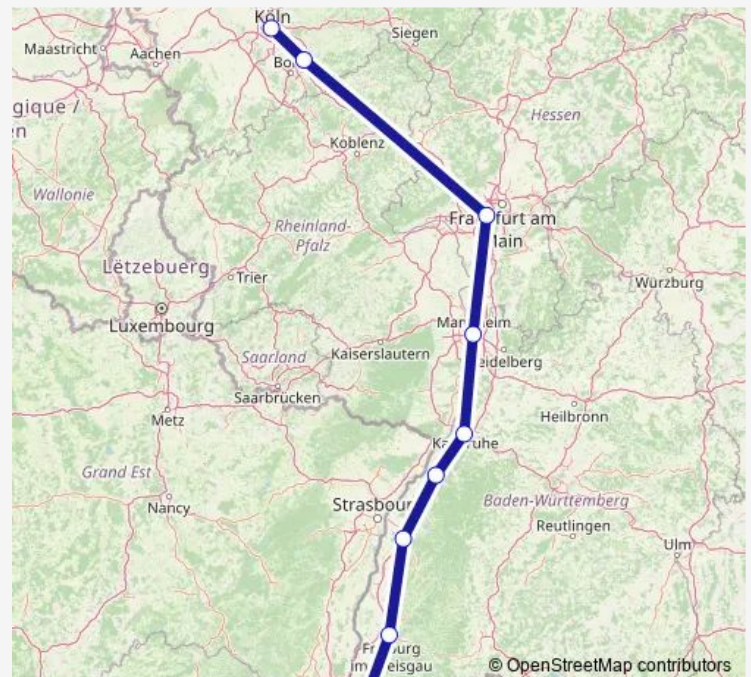

Rail ICE 604

[Go to website](#)

Direction

Karlsruhe Hbf — Köln Hbf

5 stops

[Open route schedule](#)

Karlsruhe Hbf

Mannheim Hbf

Frankfurt(Main)Hbf

Koblenz Hbf

Köln Hbf

Route schedule

Karlsruhe Hbf — Köln Hbf

Monday	—
Tuesday	—
Wednesday	—
Thursday	—
Friday	—
Saturday	—
Sunday	07:00

Route info

Direction: Karlsruhe Hbf

Stops: 5

Trip Duration: 3 hour 50 min

ICE 604

Direction

Basel Bad Bf — Köln Hbf

9 stops

[Open route schedule](#)

Basel Bad Bf

Stops: 9

Trip Duration: 3 hour 50 min

ICE 604 Rail time schedules and route maps are available in an offline PDF at busmaps.com. Use the busmaps.com website to see live bus times, train schedule or subway schedule, and step-by-step directions for all public transit in Offenburg