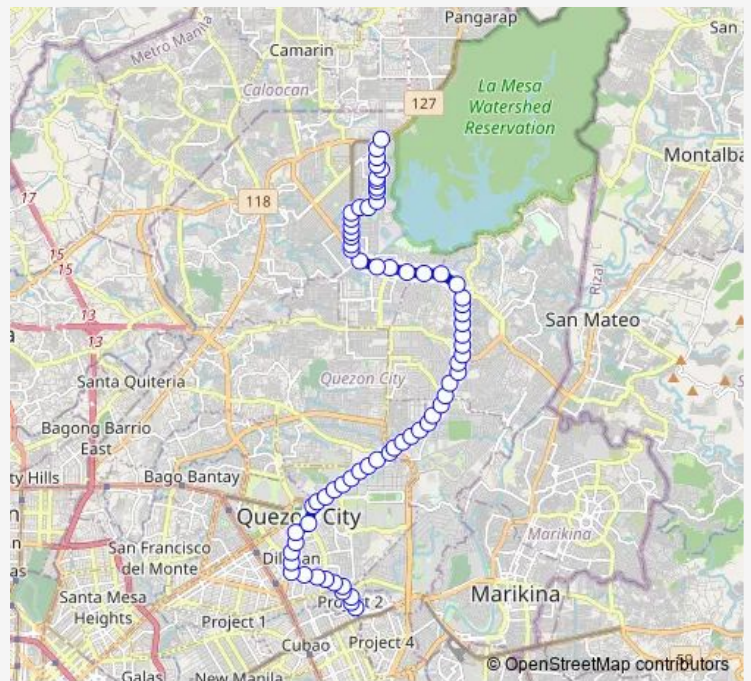

Maningning / V. Luna Ave Intersection, Quezon City, Manila

V. Luna Ave / Kalayaan Ave Intersection, Quezon City, Manila

V. Luna Hospital, V. Luna Ave, Quezon City, Manila

V. Luna Ave, Quezon City, Manila

Victoriano Luna Ave, Quezon City, Manila

East Ave, Quezon City, Manila

East Ave, Quezon City, Manila

East Ave, Quezon City, Manila

National Kidney and Transplant Institute, East Ave, Quezon City, Manila

Kalayaan Ave / Elliptical Rd Intersection, Quezon City, Manila

Elliptical Rd / Commonwealth Avenue Intersection, Quezon City

Route schedule

Anonas / Tampoy Intersection, Quezon City, Manila —
 Quirino Highway / St James Intersection, Calcoocan City

Monday	00:00
Tuesday	00:00
Wednesday	00:00
Thursday	00:00
Friday	00:00
Saturday	00:00
Sunday	00:00

Route info

Direction: Anonas / Tampoy Intersection, Quezon City, Manila

Stops: 69

Trip Duration: 1 hour 26 min

Lagro-Anonas

Philippine Coconut Authority, Commonwealth Avenue,
Quezon City

Commonwealth Avenue / University Avenue Intersection,
Quezon City