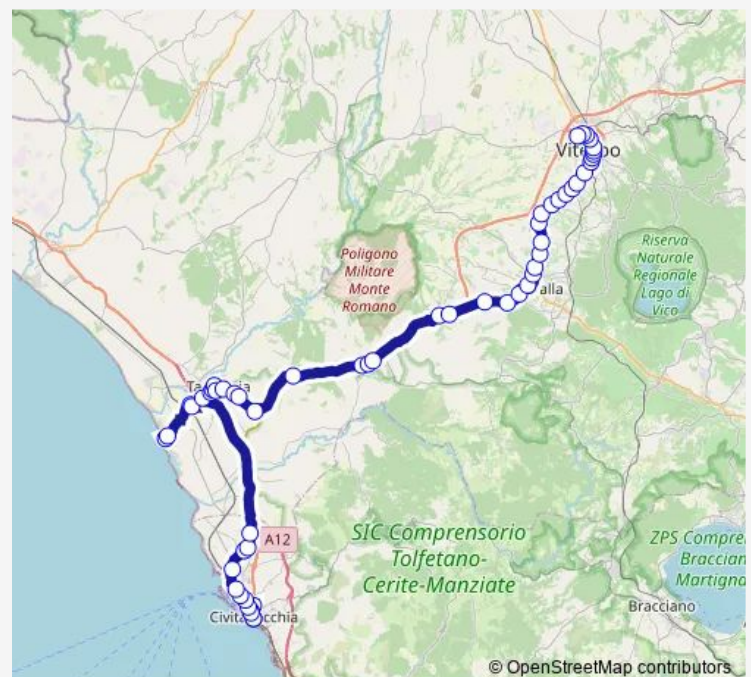

Friday 12:35

Saturday —

Sunday —

Route info

Direction: Civitavecchia | Deposito # f230

Stops: 58

Trip Duration: 1 hour 47 min

Civitavecchia - Viterbo # Vt745d