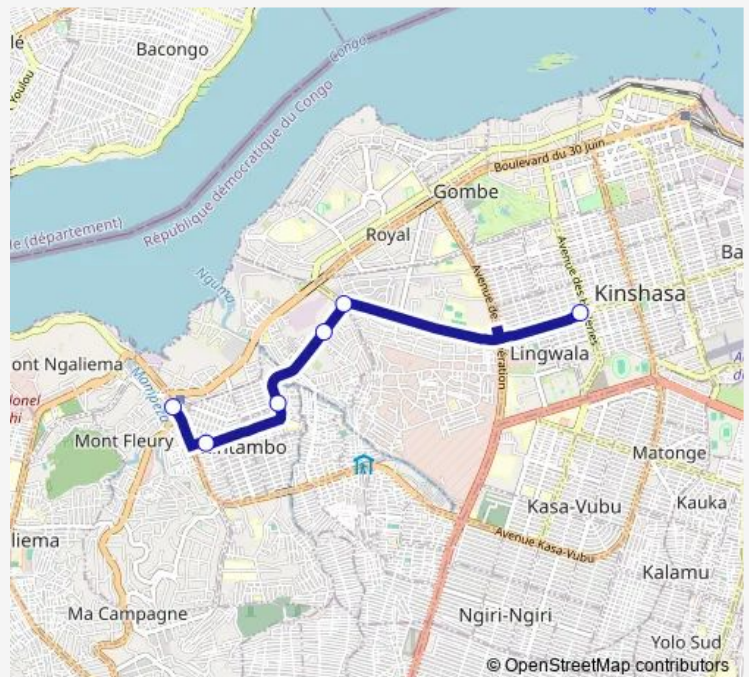

Bus Kitambo Magasin_To _ Huilerie

[Go to website](#)

Direction

Inconnu — magasin

6 stops

[Open route schedule](#)

Inconnu

isipa

shaumba

gb

oua

magasin

Route schedule

Inconnu — magasin

Monday 07:10

Tuesday 07:10

Wednesday 07:10

Thursday 07:10

Friday 07:10

Saturday —

Sunday —

Route info

Direction: Inconnu

Stops: 6

Trip Duration: 0 hour 14 min

■ Kitambo Magasin_To _ Huilerie