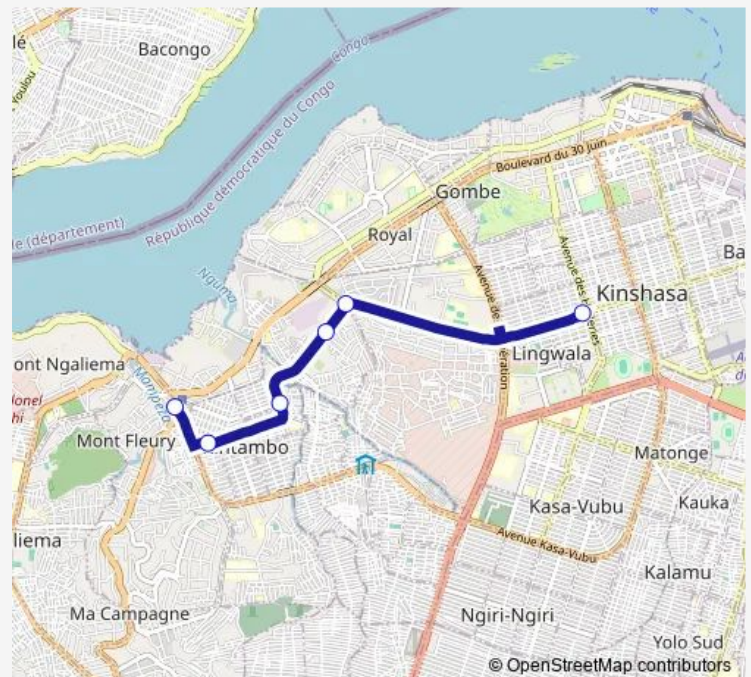

Wednesday 07:10

Thursday 07:10

Friday 07:10

Saturday —

Sunday —

Route info

Direction: Inconnu

Stops: 6

Trip Duration: 0 hour 14 min

■ Kitambo Magasin_To _ Huilerie

Bus time schedules and route maps are available in an offline PDF at busmaps.com. Use the busmaps.com website to see live bus times, train schedule or subway schedule, and step-by-step directions for all public transit in Kinshasa