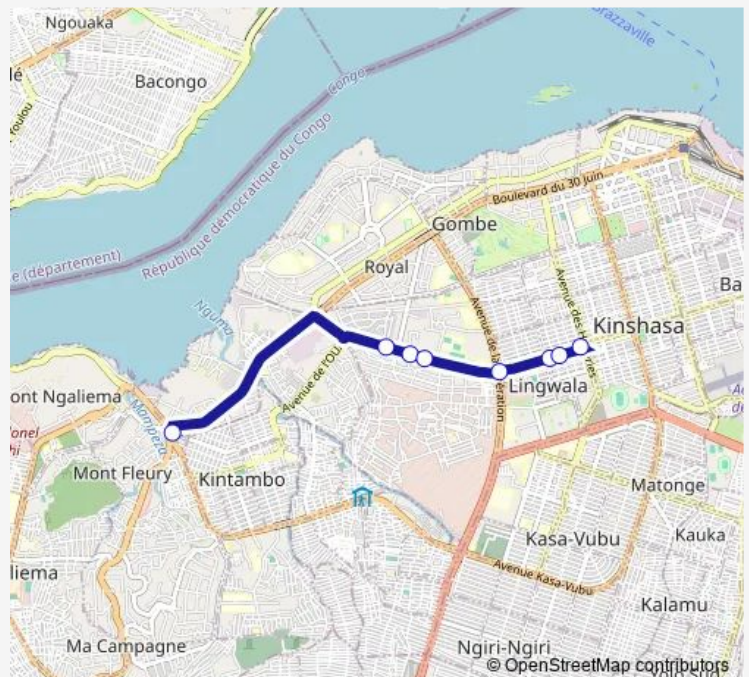

Bus Kitambo Magasin_To _ Huilerie

[Go to website](#)

Direction

Départ — Inconnu

8 stops

[Open route schedule](#)

Départ

Inconnu

Inconnu

Inconnu

Inconnu

Inconnu

Inconnu

Inconnu

Route schedule

Départ — Inconnu

Monday 06:19

Tuesday 06:19

Wednesday 06:19

Thursday 06:19

Friday 06:19

Saturday —

Sunday —

Route info

Direction: Départ

Stops: 8

Trip Duration: 0 hour 29 min

■ Kitambo Magasin_To _ Huilerie

Bus time schedules and route maps are available in an offline PDF at busmaps.com. Use the busmaps.com website to see live bus times, train schedule or subway schedule, and step-by-step directions for all public transit in Kinshasa