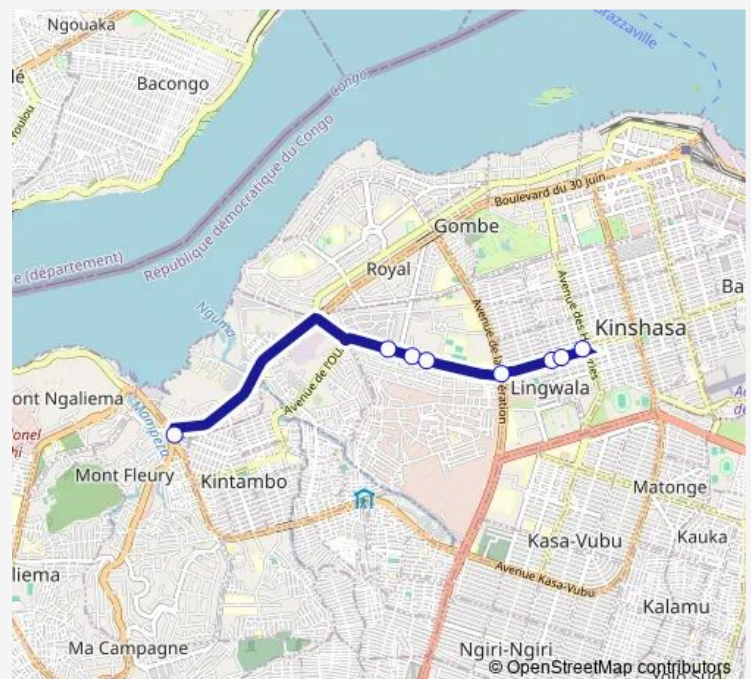

Bus Kitambo Magasin_To _ Huilerie

[Go to website](#)

Direction

Départ — Inconnu

8 stops

[Open route schedule](#)

Départ

Inconnu

Inconnu

Inconnu

Inconnu

Inconnu

Inconnu

Inconnu

Route schedule

Départ — Inconnu

Monday 06:19

Tuesday 06:19

Wednesday 06:19

Thursday 06:19

Friday 06:19

Saturday —

Sunday —

Route info

Direction: Départ

Stops: 8

Trip Duration: 0 hour 29 min

■ Kitambo Magasin_To _ Huilerie

Bus time schedules and route maps are available in an offline PDF at busmaps.com. Use the busmaps.com website to see live bus times, train schedule or subway schedule, and step-by-step directions for all public transit in Kinshasa