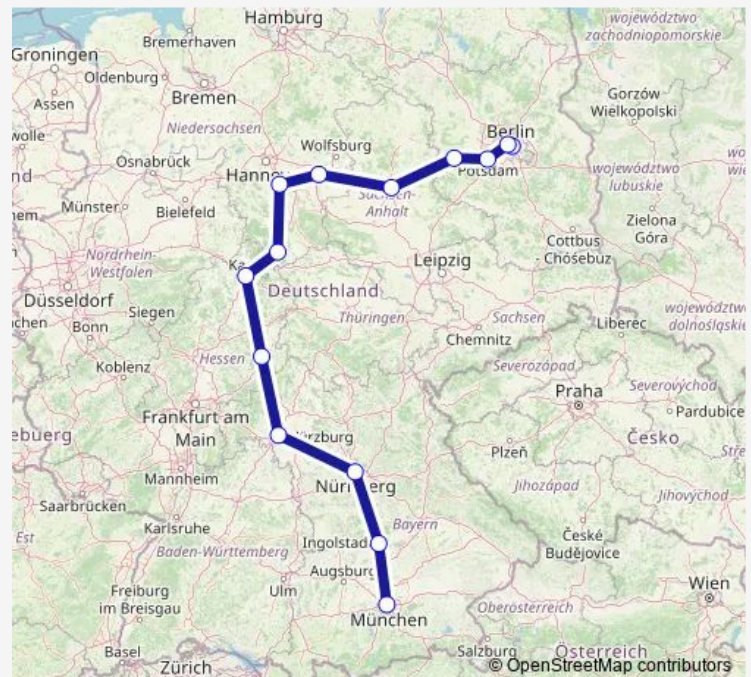

Potsdam Hbf

Brandenburg Hbf

Magdeburg Hbf

Braunschweig Hbf

Hildesheim Hbf

Göttingen

Kassel-Wilhelmshöhe

Fulda

Würzburg Hbf

Nürnberg Hbf

Ingolstadt Hbf

München Hbf

Route schedule

Berlin Ostbahnhof — München Hbf

Monday 02:30

Tuesday 01:52-02:30

Wednesday 06:22-02:30

Thursday 06:22-02:30

Friday 06:22

Saturday 06:22

Sunday —

Route info

Direction: Berlin Ostbahnhof

Stops: 14

Trip Duration: 7 hour 8 min

ICE 781

BusMaps

ICE 781 Rail time schedules and route maps are available in an offline PDF at busmaps.com. Use the busmaps.com website to see live bus times, train schedule or subway schedule, and step-by-step directions for all public transit in Berlin