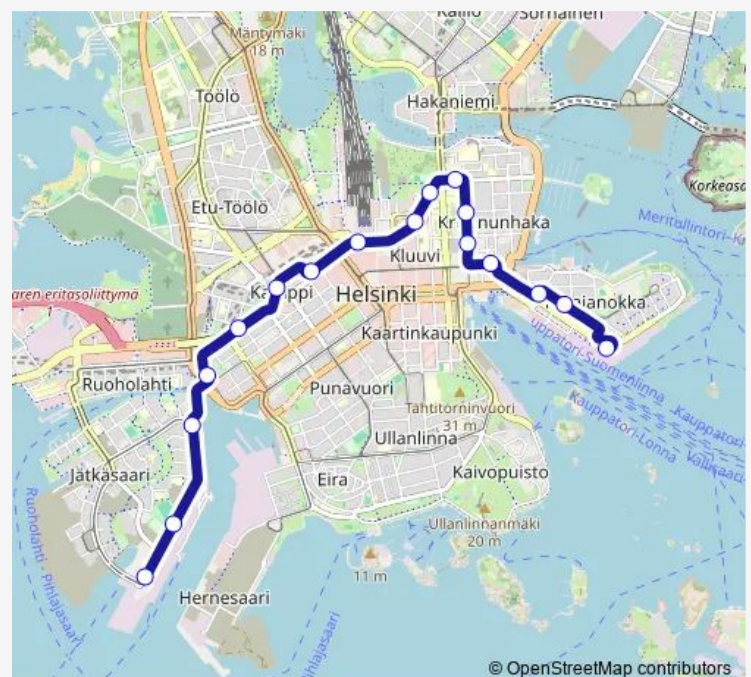

Länsiterm. T2 — Katajanokan term.

Monday	05:50-00:35 ⁺¹
Tuesday	05:50-00:35 ⁺¹
Wednesday	05:50-00:35 ⁺¹
Thursday	05:50-00:35 ⁺¹
Friday	05:50-00:35 ⁺¹
Saturday	05:48-00:27 ⁺¹
Sunday	06:28-00:25 ⁺¹

Route info

Direction: Länsiterm. T2

Stops: 17

Trip Duration: 0 hour 25 min

7t — Länsiterm. - Rautatieasema - Kruununhaka - Katajanokan term.

BusMaps

Direction

Katajanokan term. — Länsiterm. T2

17 stops