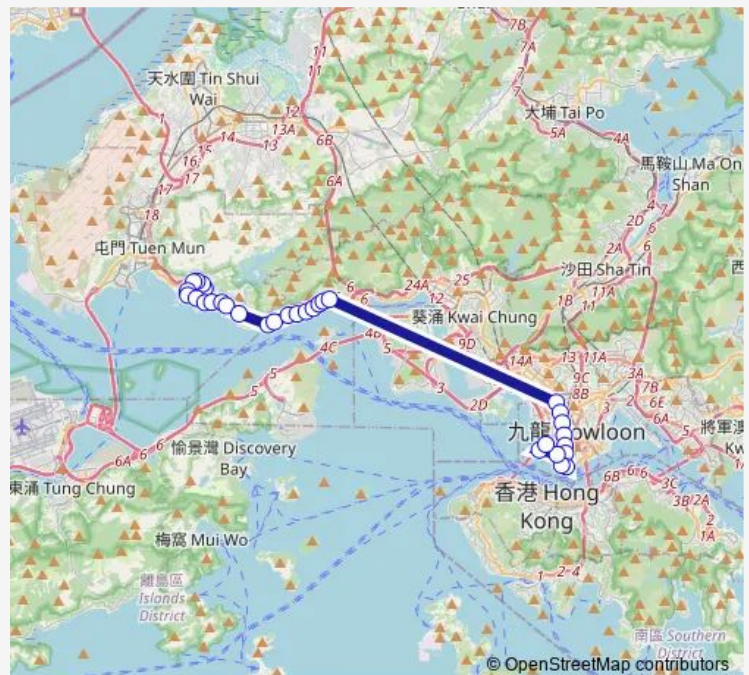

[Ctb] TAI LAM Chung, Castle Peak Road|[Kmb] TAI LAM Chung

**Route schedule**

[Kmb] SO Kwun Wat — [Ctb] Kowloon Station|[Kmb] Kowloon Station BUS Terminus

Monday	07:35-07:50
Tuesday	07:35-07:50
Wednesday	07:35-07:50
Thursday	07:35-07:50
Friday	07:35-07:50
Saturday	—
Sunday	—

**Route info**

Direction: [Kmb] SO Kwun Wat

Stops: 32

Trip Duration: 1 hour 11 min

261b — SO Kwun WAT - Kowloon Station

[Ctb] KA Loon Tsuen, Castle Peak Road[[Kmb] KA Loon Tsuen

[Ctb] Vista Cove, Castle Peak Road[[Kmb] Vistacove