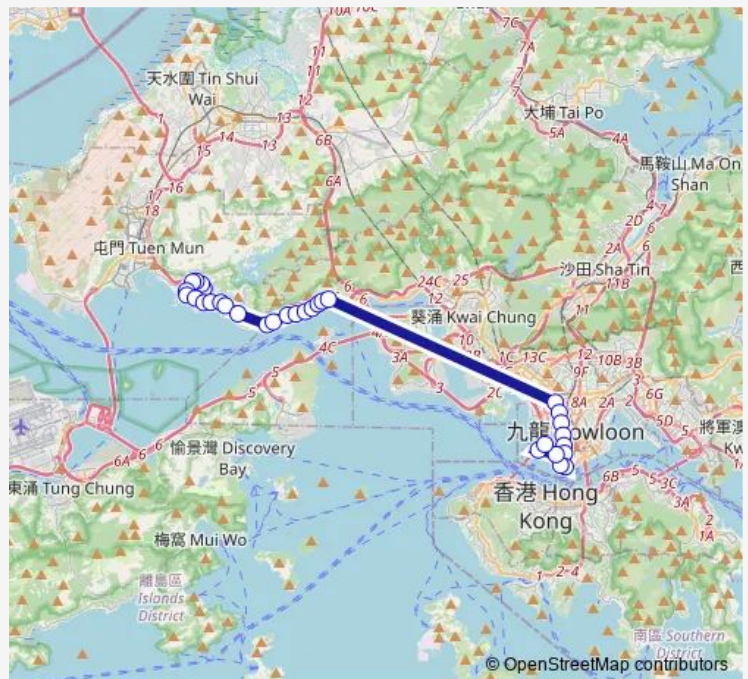

[Ctb] TAI LAM Chung, Castle Peak Road[[Kmb] TAI LAM Chung

Route schedule

[Kmb] SO Kwun Wat — [Ctb] Kowloon Station[[Kmb] Kowloon Station BUS Terminus

Monday	07:35-07:50
Tuesday	07:35-07:50
Wednesday	07:35-07:50
Thursday	07:35-07:50
Friday	07:35-07:50
Saturday	—
Sunday	—

Route info

Direction: [Kmb] SO Kwun Wat

Stops: 32

Trip Duration: 1 hour 18 min

261B — SO Kwun WAT - Kowloon Station

[Ctb] KA Loon Tsuen, Castle Peak Road[[Kmb] KA Loon Tsuen

[Ctb] Vista Cove, Castle Peak Road[[Kmb] Vistacove