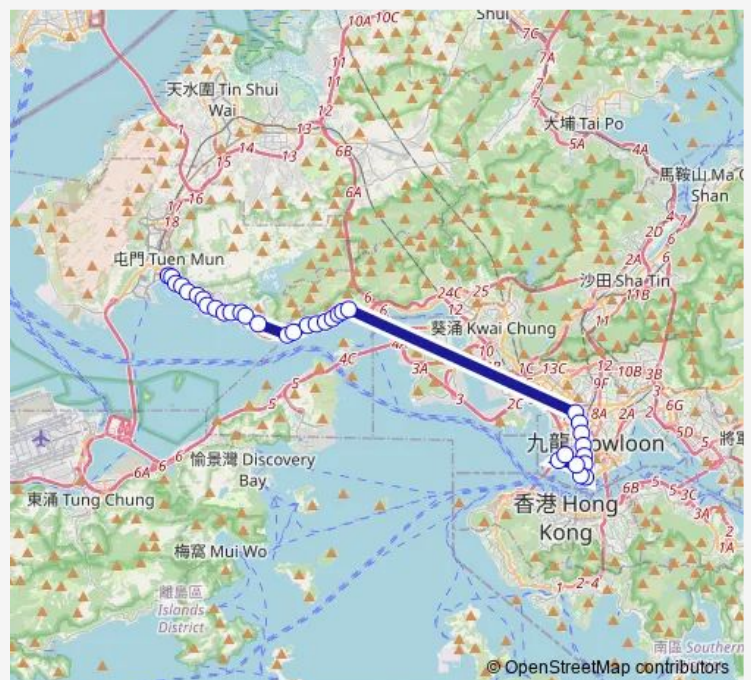

[Ctb] SIU SAU Tsuen, Castle Peak Road[[Kmb] SIU SAU Tsuen[[Lrtfeeder] SIU SAU Tsuen[[Lwb] SIU SAU Tsuen

[Ctb] THE Aegean, Castle Peak Road[[Kmb] THE Aegean[[Lrtfeeder] THE Aegean[[Lwb] THE Aegean

[Ctb] SIU LAM SAN Tsuen, Castle Peak Road[[Kmb] SIU LAM SAN Tsuen[[Lrtfeeder] SIU LAM SAN Tsuen[[Lwb] SIU LAM SAN Tsuen

Route schedule

[Kmb] SAM Shing BUS Terminus[[Lrtfeeder] Hanford Garden (LR SAM Shing Stop) — [Ctb] Kowloon Station[[Kmb] Kowloon Station BUS Terminus

Monday	07:25
Tuesday	07:25
Wednesday	07:25
Thursday	07:25
Friday	07:25
Saturday	07:35
Sunday	—

Route info

Direction: [Kmb] SAM Shing BUS Terminus[[Lrtfeeder] Hanford Garden (LR SAM Shing Stop)

Stops: 34

Trip Duration: 1 hour 22 min

[Ctb] SIU LAM Tsuen, Castle Peak Road|[Kmb] SIU LAM Tsuen|[Lrtfeeder] SIU LAM Tsuen|[Lwb] SIU LAM Tsuen