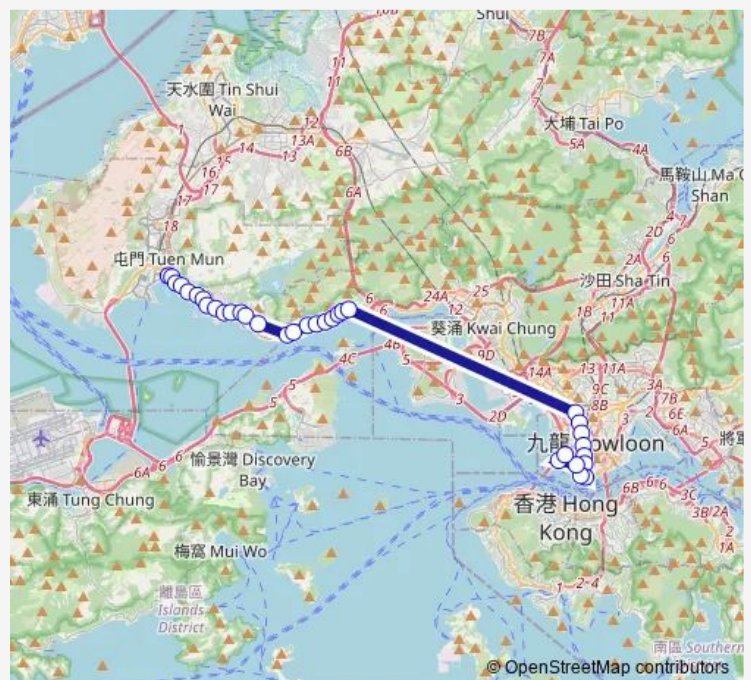

[Ctb] SIU SAU Tsuen, Castle Peak Road[[Kmb] SIU SAU Tsuen[[Lrtfeeder] SIU SAU Tsuen[[Lwb] SIU SAU Tsuen

[Ctb] THE Aegean, Castle Peak Road[[Kmb] THE Aegean[[Lrtfeeder] THE Aegean[[Lwb] THE Aegean

[Ctb] SIU LAM SAN Tsuen, Castle Peak Road[[Kmb] SIU LAM SAN Tsuen[[Lrtfeeder] SIU LAM SAN Tsuen[[Lwb] SIU LAM SAN Tsuen

**Route schedule**

[Kmb] SAM Shing BUS Terminus[[Lrtfeeder] Hanford Garden (LR SAM Shing Stop) — [Ctb] Kowloon Station[[Kmb] Kowloon Station BUS Terminus

Monday	07:25
Tuesday	07:25
Wednesday	07:25
Thursday	07:25
Friday	07:25
Saturday	07:35
Sunday	—

**Route info**

Direction: [Kmb] SAM Shing BUS Terminus[[Lrtfeeder] Hanford Garden (LR SAM Shing Stop)

Stops: 34

Trip Duration: 1 hour 15 min

[Ctb] SIU LAM Tsuen, Castle Peak Road|[Kmb] SIU LAM Tsuen|[Lrtfeeder] SIU LAM Tsuen|[Lwb] SIU LAM Tsuen