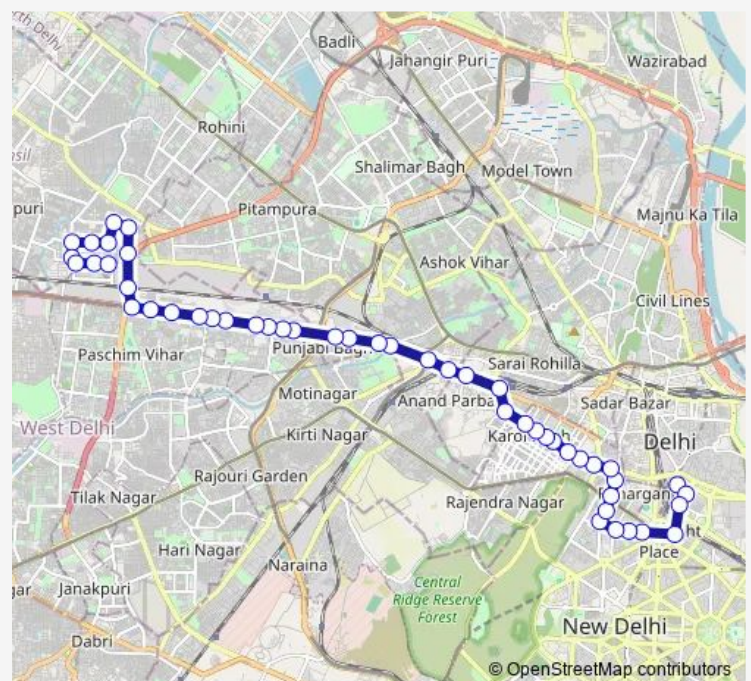

Khalsa College

Anand Parvat Terminal

Sarai Rohila (Rohtak Road)

Route schedule

New Delhi Railway Station Gate 2 — Q-Block Mangolpuri

Monday 06:52-21:51

Tuesday 06:52-21:51

Wednesday 06:52-21:51

Thursday 06:52-21:51

Friday 06:52-21:51

Saturday 06:52-21:51

Sunday 06:52-21:51

Route info

Direction: New Delhi Railway Station Gate 2

Stops: 49

Trip Duration: 1 hour 23 min

■ 989up

BusMaps

Anand Parvat Industrial Area

Daya Basti Flyover

Zakhira Flyover

Ashok Park Main

Ram Pura

Punjabi Bagh West Power House