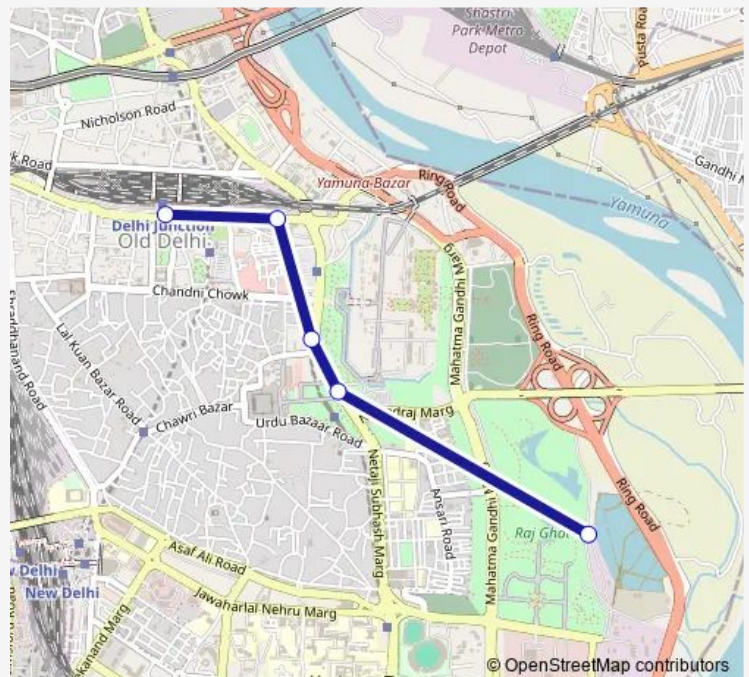

Bus 205Inkstldown

[Go to website](#)

Direction

Rajghat Depot — Old Delhi Railway Station (Terminal)

5 stops

[Open route schedule](#)

Rajghat Depot

Jama Masjid

Red Fort

Kouria Bridge

Old Delhi Railway Station (Terminal)

Route schedule

Rajghat Depot — Old Delhi Railway Station (Terminal)

Monday 05:50-16:58

Tuesday 05:50-16:58

Wednesday 05:50-16:58

Thursday 05:50-16:58

Friday 05:50-16:58

Saturday 05:50-16:58

Sunday 05:50-16:58

Route info

Direction: Rajghat Depot

Stops: 5

Trip Duration: 0 hour 13 min