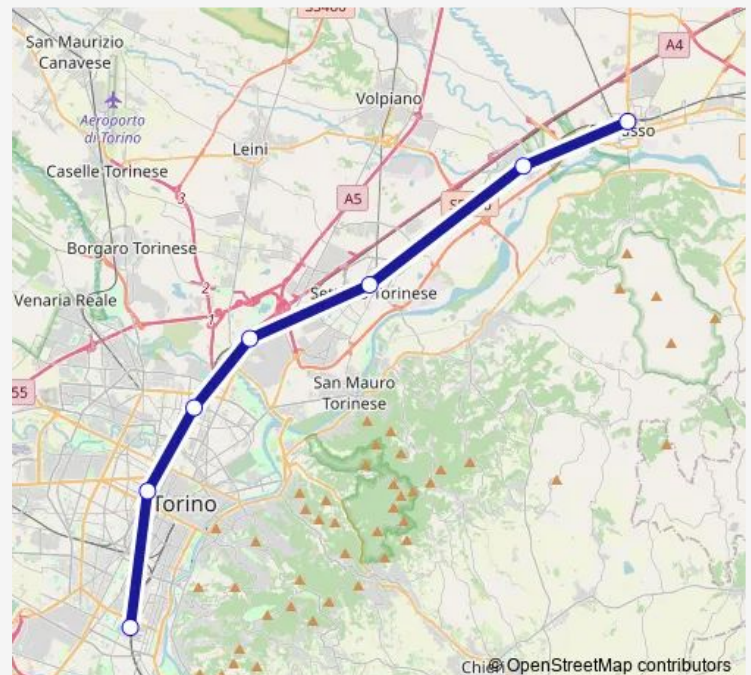

Rail 004620 Sfm2: Chivasso - To.Lingotto

[Go to website](#)**Direction**

Chivasso F.S. — Torino Lingotto F.S.

7 stops

[Open route schedule](#)

Chivasso F.S.

Brandizzo F.S.

Settimo - Stazione Gtt

Torino Stura F.S.

TO Reb.Fossata F.S.

Torino Porta Susa F.S.

Torino Lingotto F.S.

Route schedule

Chivasso F.S. — Torino Lingotto F.S.

Monday 13:52-22:27

Tuesday 13:52-22:27

Wednesday 13:52-22:27

Thursday 13:52-22:27

Friday 13:52-22:27

Saturday 21:27-22:27

Sunday —

Route info

Direction: Chivasso F.S.

Stops: 7

Trip Duration: 0 hour 33 min

004620 — Sfm2: Chivasso - To.Lingotto

004620 Rail time schedules and route maps are available in an offline PDF at busmaps.com. Use the busmaps.com website to see live bus times, train schedule or subway schedule, and step-by-step directions for all public transit in Turin