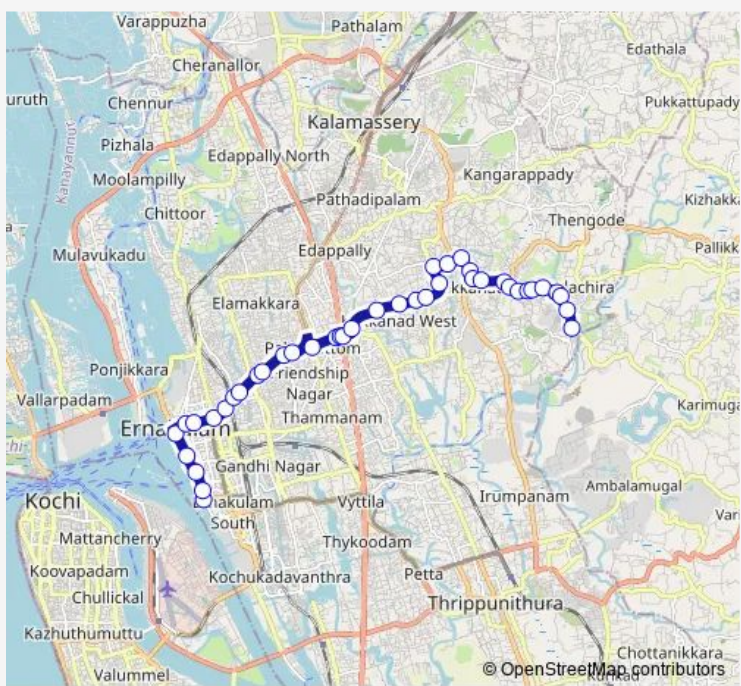

Bus Infopark ↔ Ernakulam Boat Jetty

[Go to website](#)

Direction
 Gandhi Square — Kinfra
 41 stops
[Open route schedule](#)

- Gandhi Square
- Subash Park
- Children's Park
- Menaka
- High Court Junction
- Saritha
- St Alberts
- Kacheripadi
- North Railway Station
- Town Hall
- Manapattyparambu
- Model Technical School
- Mathrubhoomi
- Kaloor Stadium
- Janatha
- Palarivattom
- Pipeline
- Pipeline Junction
- Pipeline Junction
- Padivattom
- Chembumukku

Route schedule
 Gandhi Square — Kinfra

Monday	06:00
Tuesday	06:00
Wednesday	06:00
Thursday	06:00
Friday	06:00
Saturday	06:00
Sunday	06:00

Route info
 Direction: Gandhi Square
 Stops: 41
 Trip Duration: 0 hour 45 min

Infopark

Infopark First Gate

Infopark Main Gate

Kinfra

Direction

Kinfra — Boat Jetty Junction

40 stops

[Open route schedule](#)

High Court Junction

Menaka

St Theresas College

Convent Junction

Boat Jetty Junction

Bus time schedules and route maps are available in an offline PDF at busmaps.com. Use the busmaps.com website to see live bus times, train schedule or subway schedule, and step-by-step directions for all public transit in Kanayannur