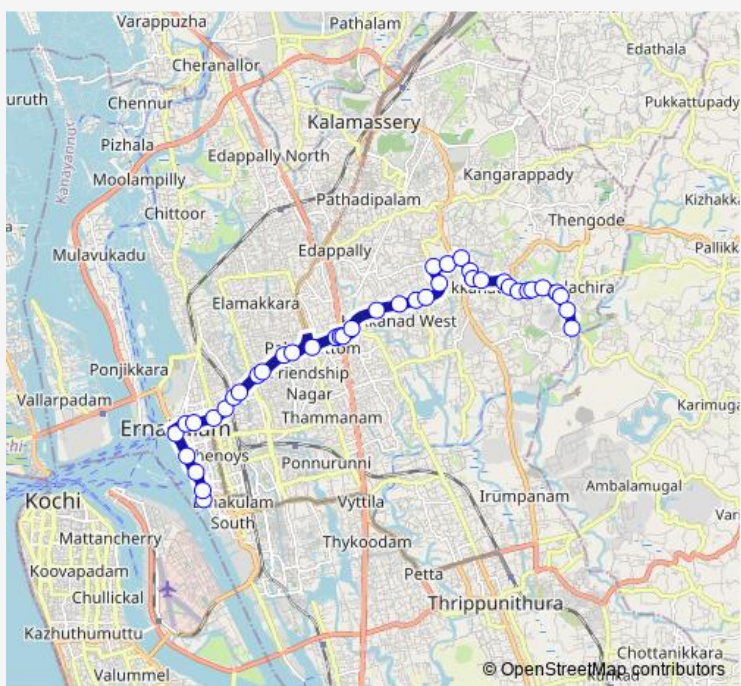

Bus Infopark ↔ Ernakulam Boat Jetty

[Go to website](#)

Direction
 Gandhi Square — Kinfra

41 stops

[Open route schedule](#)

- Gandhi Square
- Subash Park
- Children's Park
- Menaka
- High Court Junction
- Saritha
- St Alberts
- Kacheripadi
- North Railway Station
- Town Hall
- Manapattyparambu
- Model Technical School
- Mathrubhoomi
- Kaloor Stadium
- Janatha
- Palarivattom
- Pipeline
- Pipeline Junction
- Pipeline Junction
- Padivattom
- Chembumukku

Route schedule
 Gandhi Square — Kinfra

Monday	06:00
Tuesday	06:00
Wednesday	06:00
Thursday	06:00
Friday	06:00
Saturday	06:00
Sunday	06:00

Route info

Direction: Gandhi Square

Stops: 41

Trip Duration: 0 hour 45 min

Infopark

Infopark First Gate

Infopark Main Gate

Kinfra

Direction

Kinfra — Boat Jetty Junction

40 stops

[Open route schedule](#)

Route schedule

Kinfra — Boat Jetty Junction

Monday	06:00
Tuesday	06:00
Wednesday	06:00
Thursday	06:00
Friday	06:00
Saturday	06:00
Sunday	06:00

Route info

Direction: Kinfra

Stops: 40

Trip Duration: 0 hour 43 min