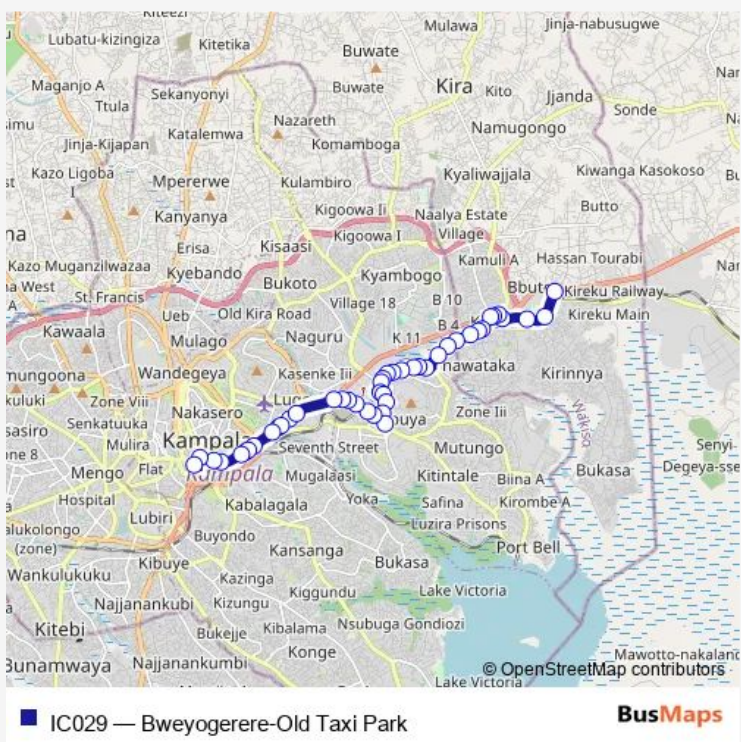

Bus IC029 Bweyogerere-Old Taxi Park

[Go to website](#)

Direction
 Bweyogerere — Old Taxi Park (Market Street)
 45 stops
[Open route schedule](#)

- Bweyogerere
- Namboole Stage
- Mandela Sports Hotel
- Palace Junior School
- Shell (Kireka)
- Kireka
- Total Fuel Station (Kireka)
- Hared Petrol Station (Kirinya Rd)
- Kireka Rd T Intersection
- Bumper
- CSI Business Complex
- Kampala Church
- Uganda Police Communication
- Tick Pharmacy
- Mwana Kindergarten And Primary School
- Jambula
- Ranger Motors
- Welfa Medical Centre (Mbuya Kinawataka)
- Kinawataka Market
- Pandonor Pharamacy
- Spedag Interfreight

Route schedule
 Bweyogerere — Old Taxi Park (Market Street)

Monday	06:30-19:00
Tuesday	06:30-19:00
Wednesday	06:30-19:00
Thursday	06:30-19:00
Friday	06:30-19:00
Saturday	06:30-19:00
Sunday	06:30-19:00

Route info
 Direction: Bweyogerere
 Stops: 45
 Trip Duration: 1 hour 30 min