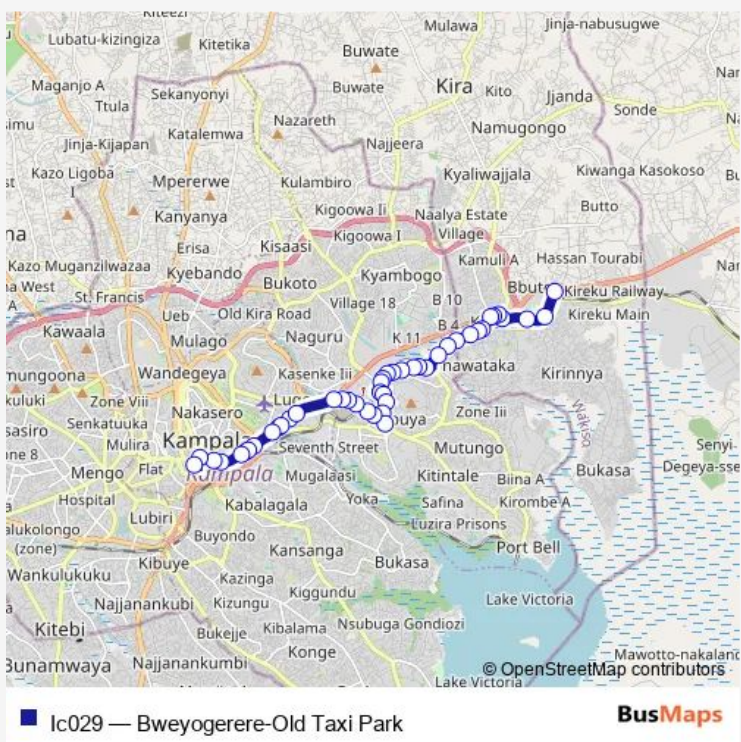

Bus Ic029 Bweyogerere-Old Taxi Park

[Go to website](#)

Direction
 Bweyogerere — Old Taxi Park (Market Street)
 45 stops
[Open route schedule](#)

- Bweyogerere
- Namboole Stage
- Mandela Sports Hotel
- Palace Junior School
- Shell (Kireka)
- Kireka
- Total Fuel Station (Kireka)
- Hared Petrol Station (Kirinya Rd)
- Kireka Rd T Intersection
- Bumper
- CSI Business Complex
- Kampala Church
- Uganda Police Communication
- Tick Pharmacy
- Mwana Kindergarten And Primary School
- Jambula
- Ranger Motors
- Welfa Medical Centre (Mbuya Kinawataka)
- Kinawataka Market
- Pandonor Pharamacy
- Spedag Interfreight

Route schedule
 Bweyogerere — Old Taxi Park (Market Street)

Monday	06:30-19:00
Tuesday	06:30-19:00
Wednesday	06:30-19:00
Thursday	06:30-19:00
Friday	06:30-19:00
Saturday	06:30-19:00
Sunday	06:30-19:00

Route info
 Direction: Bweyogerere
 Stops: 45
 Trip Duration: 1 hour 20 min