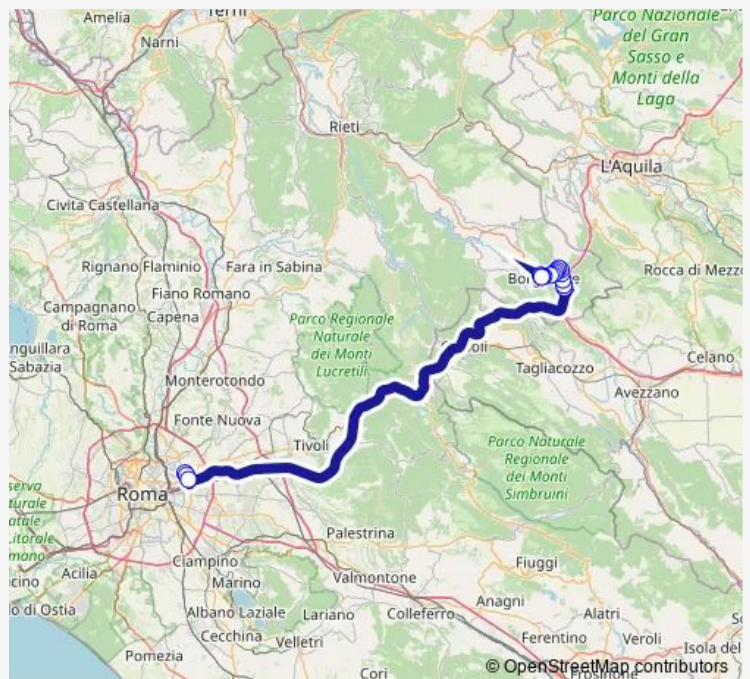

Bus Roma Ponte Mammolo - Borgorose # Fm2d

[Go to website](#)

Direction

ROMA | Ponte Mammolo (Metro B) # f9014 — BORGOROSE | Piazza Municipio # f8254

18 stops

[Open route schedule](#)

- ROMA | Ponte Mammolo (Metro B) # f9014
- ROMA | Via Togliatti Via Alberini # f9015
- ROMA | Via Togliatti Via D'Onofrio # f9017
- BORGOROSE | Casello Valle del Salto # f8274
- BORGOROSE | Via Corvaro (Km 5) # f8275
- BORGOROSE | San Francesco Vecchio # f8276
- BORGOROSE | Via Corvaro (Km 3) # f8277
- BORGOROSE | Via Corvaro Via Sport # f8278
- BORGOROSE | Corvaro # f8279
- BORGOROSE | Via Cicolana Via Rose # f8280
- BORGOROSE | Via Cicolana Via Quercia # f8281
- BORGOROSE | Via Cicolana Via Salto Cicolana # f8282
- BORGOROSE | Collefegato # f8283
- BORGOROSE | Via Roma Via Umberto I # f8284
- BORGOROSE | Via Roma Via Sant'Anastasia # f8285
- BORGOROSE | Via Roma Via San Rocco # f8286
- BORGOROSE | Viale Micangeli # f8287
- BORGOROSE | Piazza Municipio # f8254

Route schedule

ROMA | Ponte Mammolo (Metro B) # f9014 — BORGOROSE | Piazza Municipio # f8254

Monday	18:10
Tuesday	18:10
Wednesday	18:10
Thursday	18:10
Friday	18:10
Saturday	18:10
Sunday	—

Route info

Direction: ROMA | Ponte Mammolo (Metro B) # f9014

Stops: 18

Trip Duration: 1 hour 15 min

Roma Ponte Mammolo - Borgorose # Fm2d

Bus time schedules and route maps are available in an offline PDF at busmaps.com. Use the busmaps.com website to see live bus times, train schedule or subway schedule, and step-by-step directions for all public transit in Borgorose