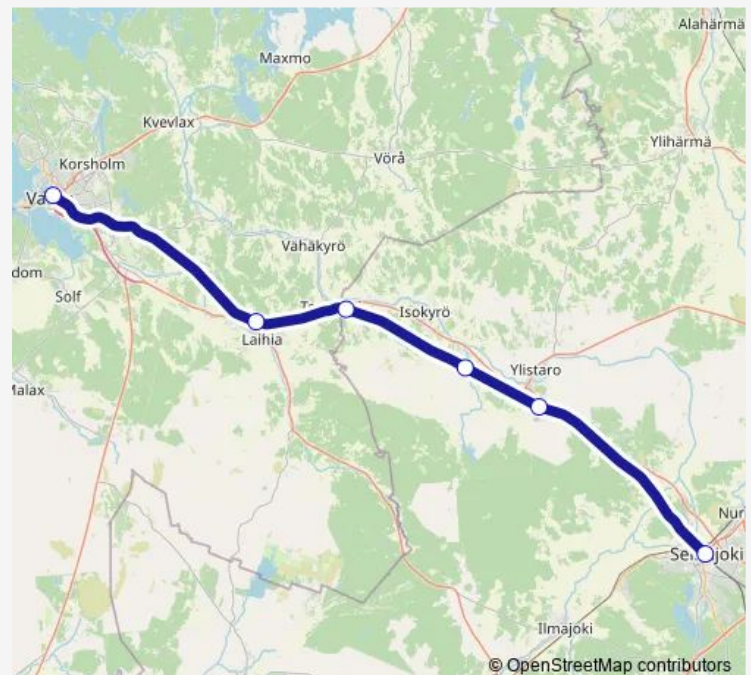

Long Distance Trains S 442 Vaasa - Seinäjoki

[Go to website](#)

Direction

Vaasa — Seinäjoki

6 stops

[Open route schedule](#)

Vaasa

Laihia

Tervajoki

Isokyrö

Ylistaro

Seinäjoki

Route schedule

Vaasa — Seinäjoki

Monday 18:07

Tuesday 18:07

Wednesday 18:07

Thursday 18:07

Friday 18:07

Saturday 18:07

Sunday 18:07

Route info

Direction: Vaasa

Stops: 6

Trip Duration: 0 hour 50 min

■ S 442 — Vaasa - Seinäjoki