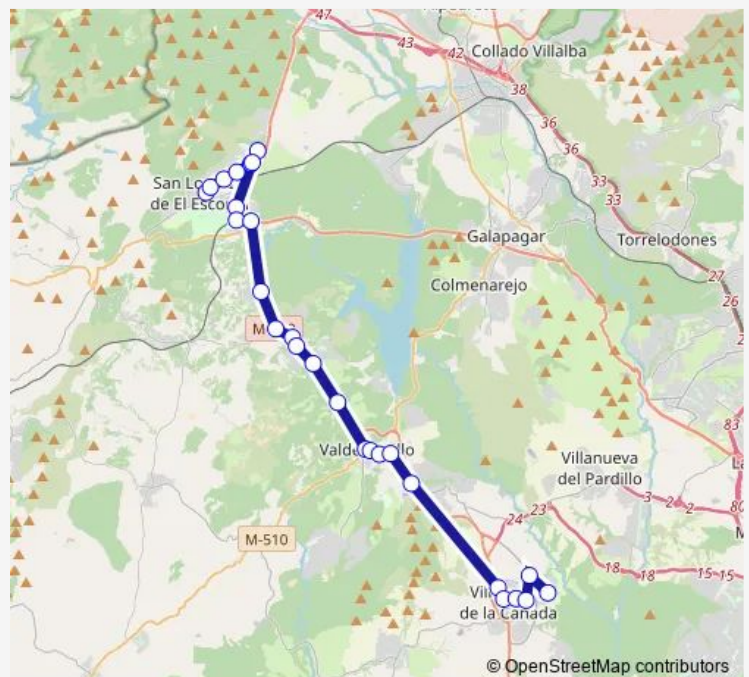

Thursday 06:05

Friday 06:05

Saturday —

Sunday —

Route info

Direction: Est.Autobuses S.L. El Escorial

Stops: 20

Trip Duration: 0 hour 40 min

■ ALSA - 669 — 669 San Lorenzo De El Escorial-Villanueva Cañada

Direction

Est.Autobuses S.L. El Escorial — Av.Universidad-Univer-
sidad

27 stops

[Open route schedule](#)

Est.Autobuses S.L. El Escorial

San Lorenzo Escorial-Juan Tole

Friday 06:35-18:15

Saturday —

Sunday —

Route info

Direction: Est.Autobuses S.L. El Escorial

Stops: 27

Trip Duration: 1 hour 10 min

Av.Madrid-Brasil