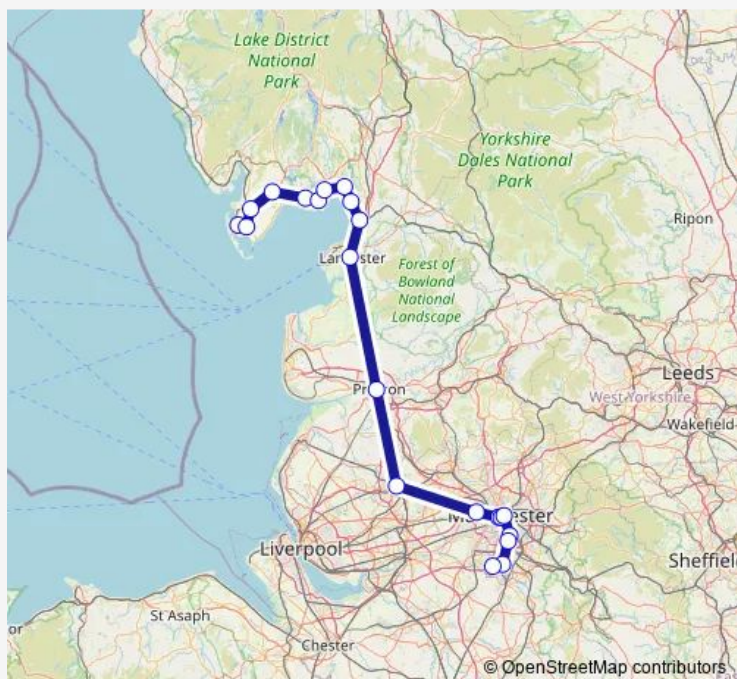

Wigan North Western

Eccles

Deansgate

Manchester Oxford Road

Manchester Piccadilly

East Didsbury

Heald Green

Manchester Airport

### Route info

Direction: Barrow-in-Furness

Stops: 20

Trip Duration: 2 hour 20 min

■ Nt:Bif->Mia — NT train service from BIF to Mia

## Direction

Barrow-in-Furness — Manchester Airport

21 stops

[Open route schedule](#)

Barrow-in-Furness

Roose

Dalton

Ulverston

## Route info

Direction: Barrow-in-Furness

Stops: 21

Trip Duration: 2 hour 25 min