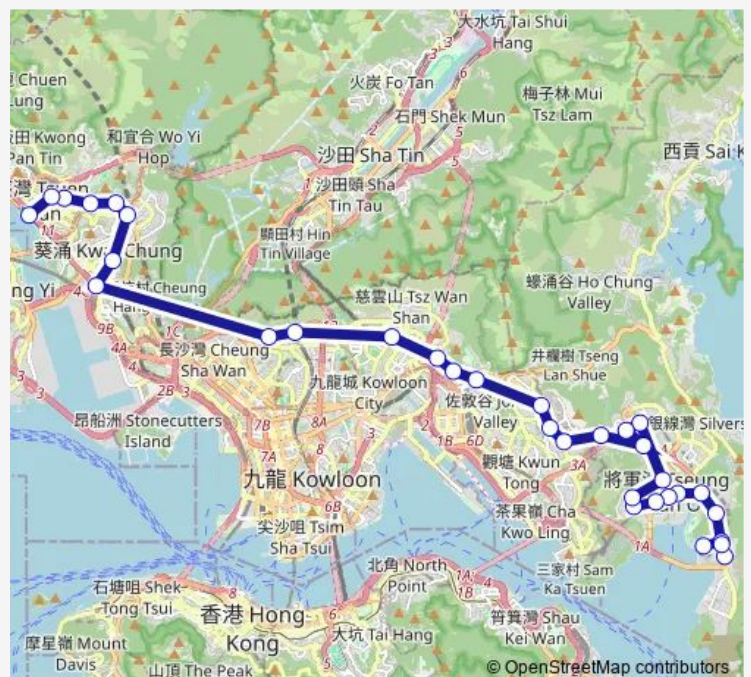

Monday 05:10-21:50

Tuesday 05:10-21:50

Wednesday 05:10-21:50

Thursday 05:10-21:50

Friday 05:10-21:50

Saturday 05:10-21:50

Sunday 05:10-21:50

Route info

Direction: [Ctb] Lohas Park|[Kmb+Ctb] Lohas Park Station/
Lohas Park|[Kmb] Lohas Park Station

Stops: 33

Trip Duration: 1 hour 37 min

[Ctb] TKO Spot, Tong Ming Street[[Kmb+Ctb] Tong Ming Street Park/
Tko Spot, Tong Ming Street[[Kmb] Tong Ming Street Park