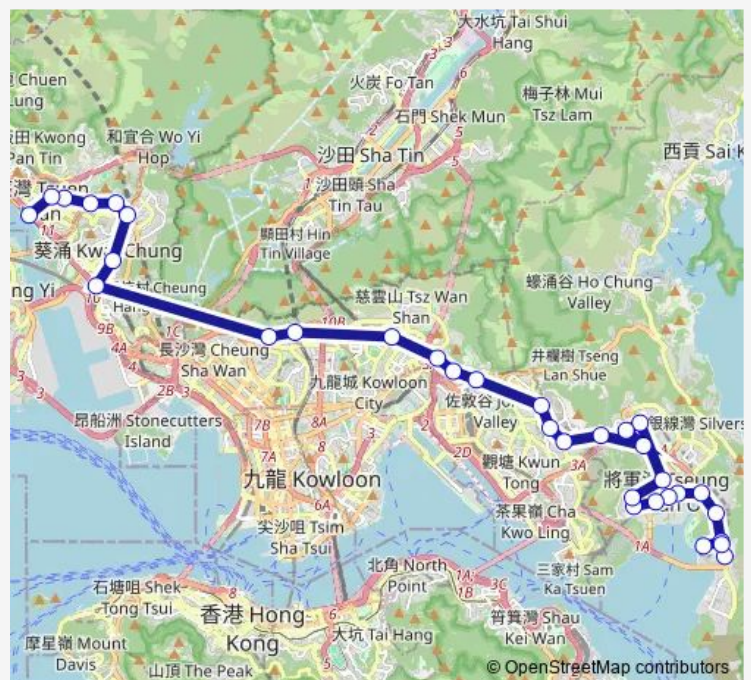

Monday 05:10-21:50

Tuesday 05:10-21:50

Wednesday 05:10-21:50

Thursday 05:10-21:50

Friday 05:10-21:50

Saturday 05:10-21:50

Sunday 05:10-21:50

Route info

Direction: [Ctb] Lohas Park|[Kmb+Ctb] Lohas Park Station/
Lohas Park|[Kmb] Lohas Park Station

Stops: 33

Trip Duration: 1 hour 33 min

[Ctb] TKO Spot, Tong Ming Street[[Kmb+Ctb] Tong Ming Street Park/
Tko Spot, Tong Ming Street[[Kmb] Tong Ming Street Park