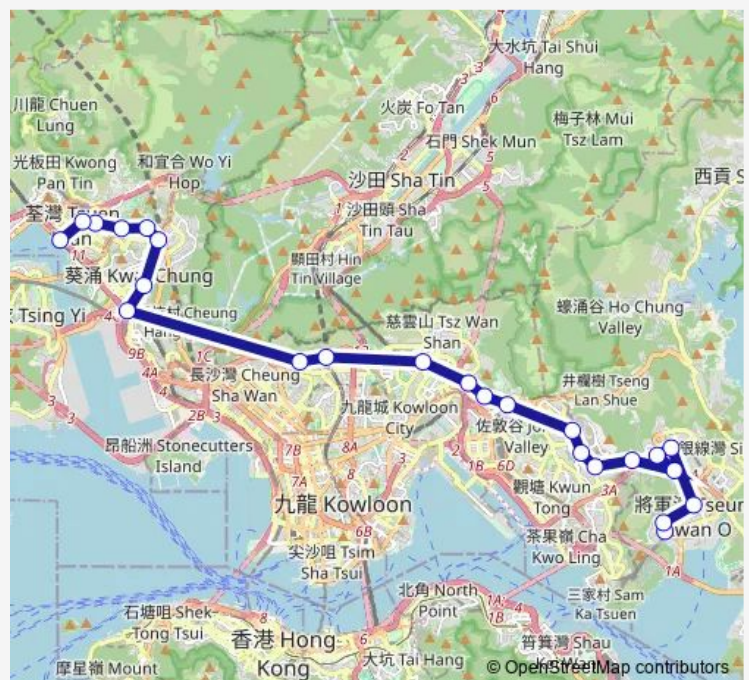

Monday 06:40-07:15

Tuesday 06:40-07:15

Wednesday 06:40-07:15

Thursday 06:40-07:15

Friday 06:40-07:15

Saturday —

Sunday —

Route info

Direction: [Ctb] TIU Keng Leng Station[[Kmb] TIU Keng Leng Station

Stops: 24

Trip Duration: 1 hour 16 min

■ 290X — TIU Keng Leng Station - Tsuen WAN West Station

[Ctb] SHA TIN Pass Road, Lung Cheung Road[[Kmb] Wong TAI SIN BBI - Wong TAI SIN Temple