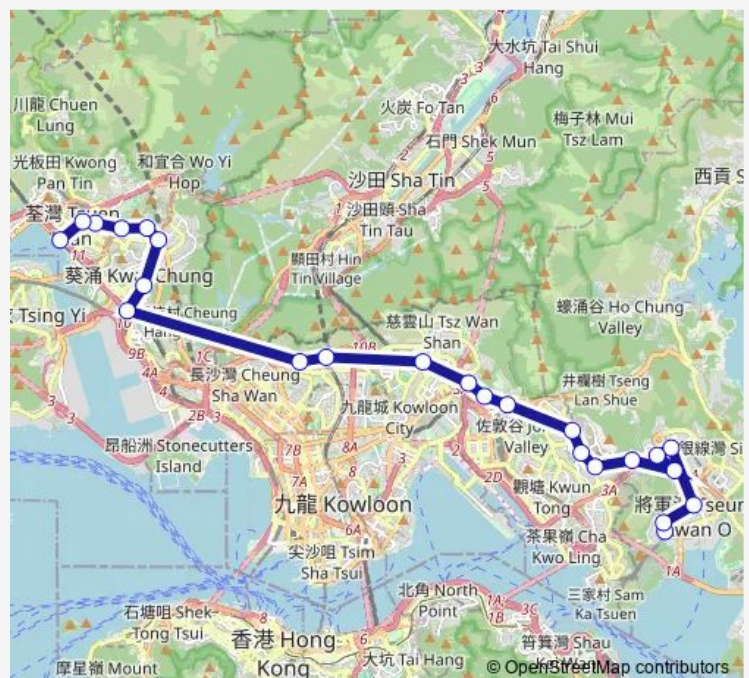

Monday 06:40-07:15

Tuesday 06:40-07:15

Wednesday 06:40-07:15

Thursday 06:40-07:15

Friday 06:40-07:15

Saturday —

Sunday —

Route info

Direction: [Ctb] TIU Keng Leng Station[[Kmb] TIU Keng Leng Station

Stops: 24

Trip Duration: 1 hour 12 min

■ 290x — TIU Keng Leng Station - Tsuen WAN West Station

[Ctb] Shatin Pass Road, Lung Cheung Road[[Kmb] Wong
TAI SIN BBI - Wong TAI SIN Temple