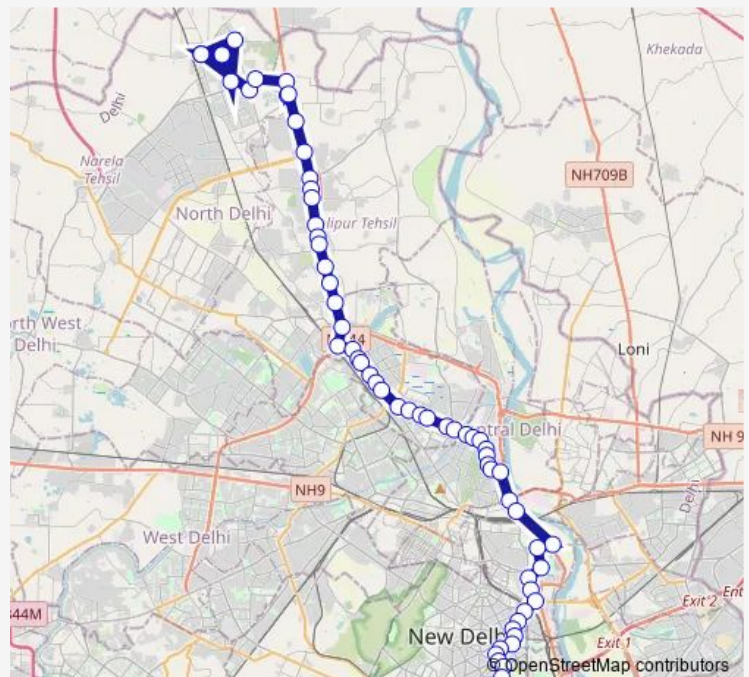

Gurudwara Siraspur GT Road

Swaroop Nagar GT Road

Libas Pur GT Road

Route schedule

Narela Terminal — J L Nehru Stadium

Monday 07:00-20:00

Tuesday 07:00-20:00

Wednesday 07:00-20:00

Thursday 07:00-20:00

Friday 07:00-20:00

Saturday 07:00-20:00

Sunday 07:00-20:00

Route info

Direction: Narela Terminal

Stops: 64

Trip Duration: 3 hour 5 min

173down

Sanjay Gandhi Transport Nagar

GTK Bypass / Mukraba Chowk

GTK Depot

Jahangir Puri Metro Station

Jahangirpuri GT Road

Sarai Pipal Thala

Adarsh Nagar Metro Station